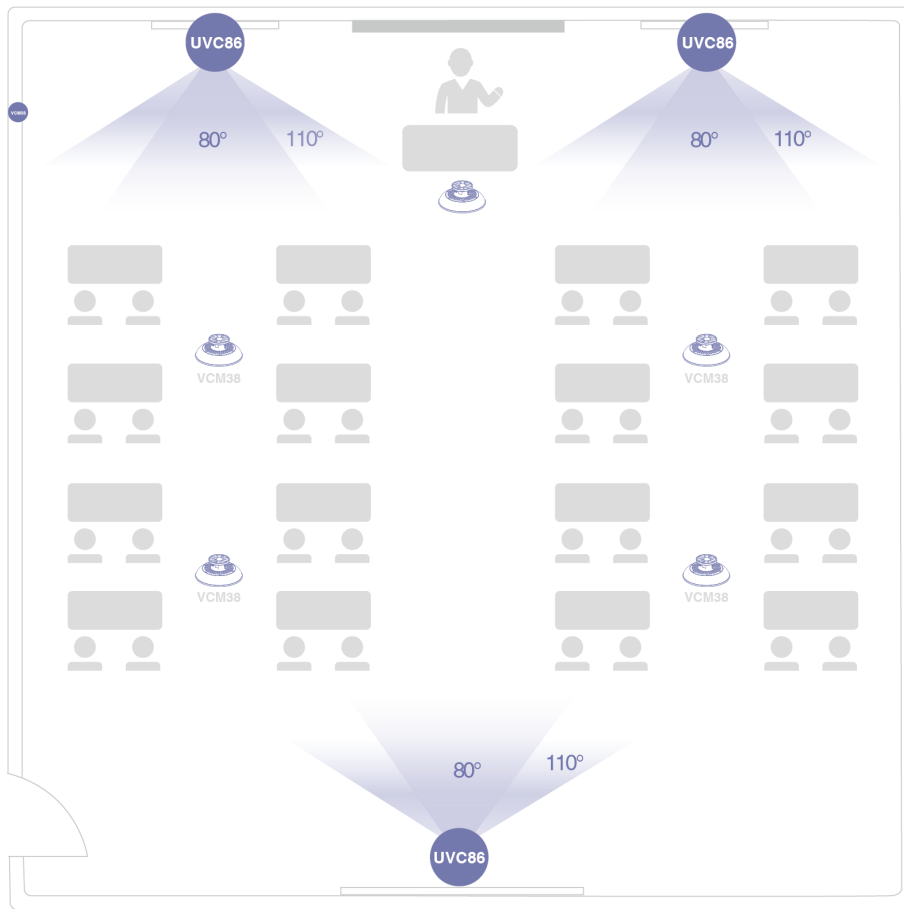

ZVC Kit

Meeting Room Type	Model	Kit Contain