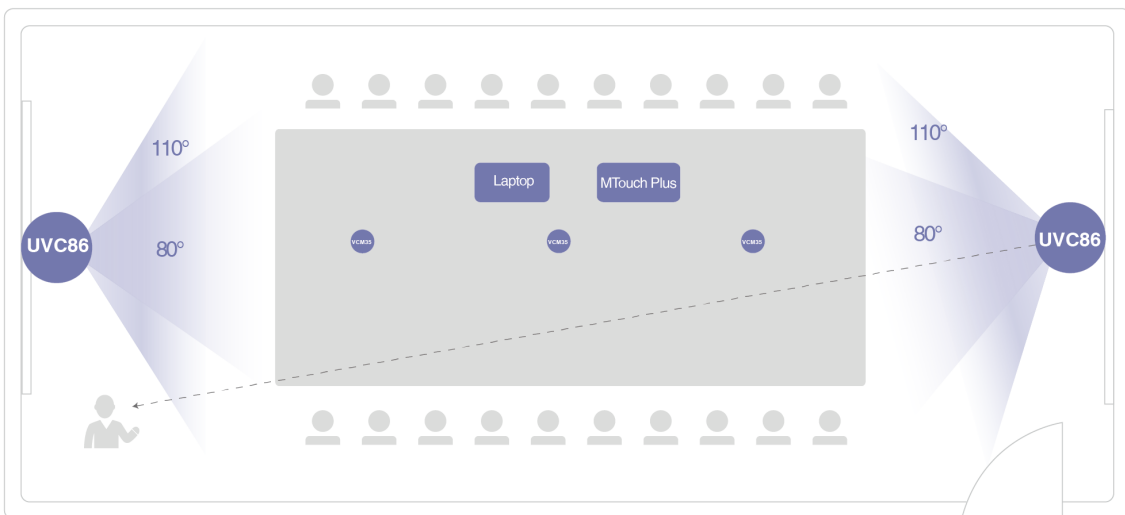

ZVC Kit

Meeting Room Type	Model	Kit Contain