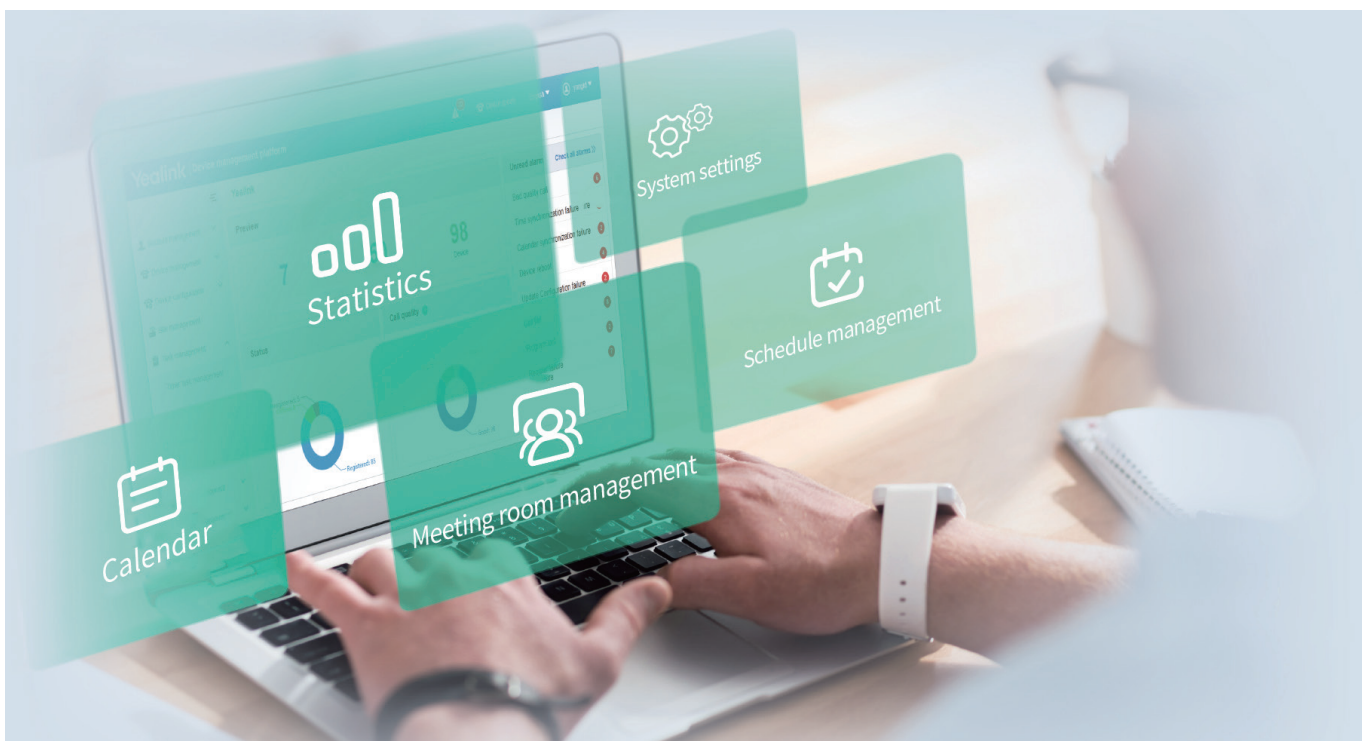

Supporting up to 4 screens casting to the TV, the RoomCast realizes the multi-casting wirelessly and easily for clear content sharing without switching the interface or any devices. Meanwhile, the RoomCast supports the collaboration features including whiteboard, annotation, and intuitive remote control, leading the creative ideas and bringing real-time interactions.

WPA2-PSK
Network Encryption

128-bit AES
Data Encryption

Support PIN
Authentication

Wealthy Content Display, Intelligent Cloud Management

Multimedia Digital Signage

The new digital signage function allows delivering customized contents or streaming media to the screen through cloud management.

*Digital signage function will be available soon.

Yealink Remote Management Platforms

Users can manage and diagnose Yealink RoomCast remotely on Yealink Device Management Platform or Yealink Workspace Management Platform.