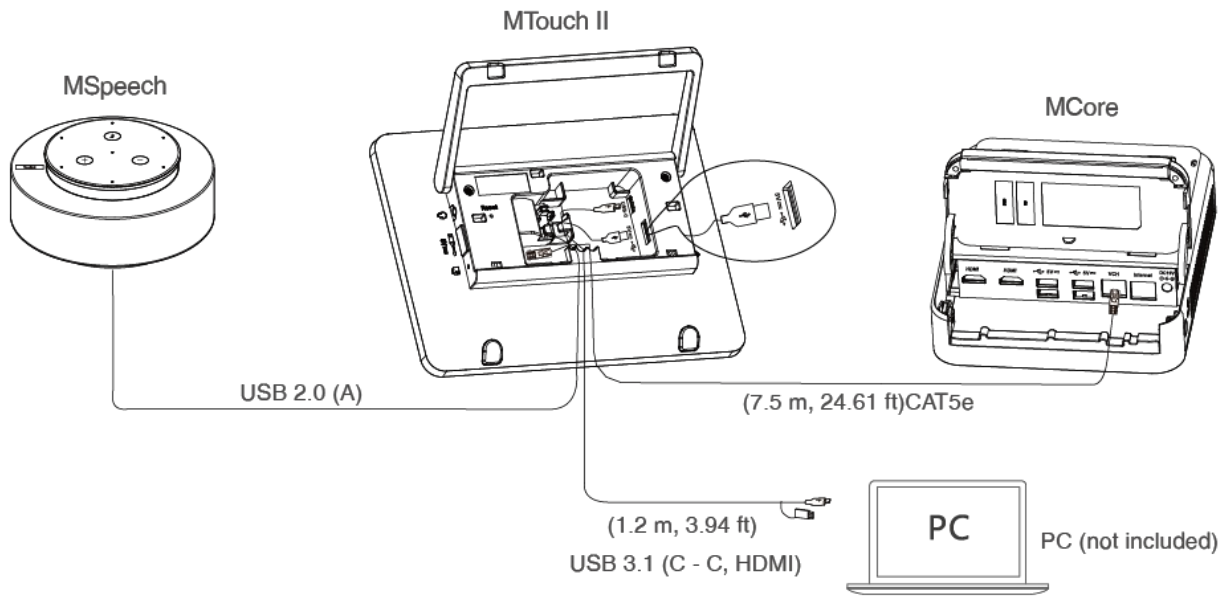

## Package Contents

MSpeech

( $\phi 38 * T 1.2 \text{mm}$ )  
Silicone Pad

Quick Start Guide

## Connection

**NOTE**

Not included accessories requirements:

- » PC: Equipped with HDMI or USB-C (support DP protocol) Port.