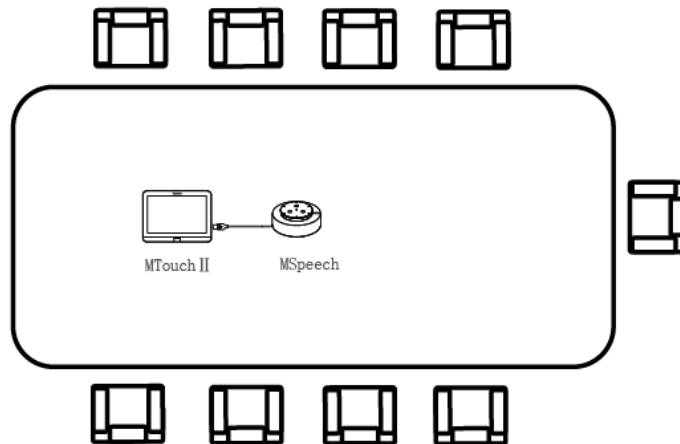

1

Connection