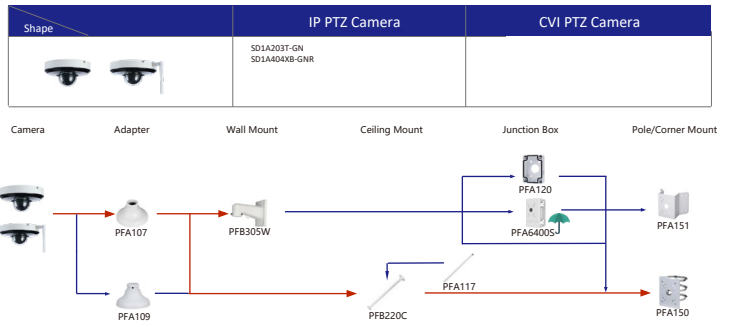

Shape	IP Camera	CVI Camera
	IPC-HDW2231T-AS-S2 IPC-HDW2230T-AS-S2 IPC-HDW2431T-AS-S2	

Selection of IP&CVI Eyeball Camera

Shape	IP Camera	CVI Camera
	HAC-HDW2501TLMQ(A)-A HAC-HDW1500TLMQ(A)-A HAC-HDW1231TLMQ(A)-A HAC-HDW1200TLMQ(A)-A	HAC-HDW2501TQ(A)-A HAC-HDW1500TQ(A)-A HAC-HDW1231TQ(A)-A HAC-HDW1200TQ(A)-A HAC-ME1239TQ(A)-PV HAC-ME1800EQ-L HAC-ME1500EQ-L HAC-ME1200EQ-L HAC-ME1200EQ-L

Selection of PTZ Camera

Selection of PTZ Bullet Camera

Selection of PTZ Camera

Selection of PTZ Camera

Selection of PTZ Camera

Shape	IP PTZ Camera	CVI PTZ Camera
	SDT7C424-4F-2B2I-APV-0400	

Camera Adapter Wall Mount Ceiling Mount Junction Box Pole/Corner Mount