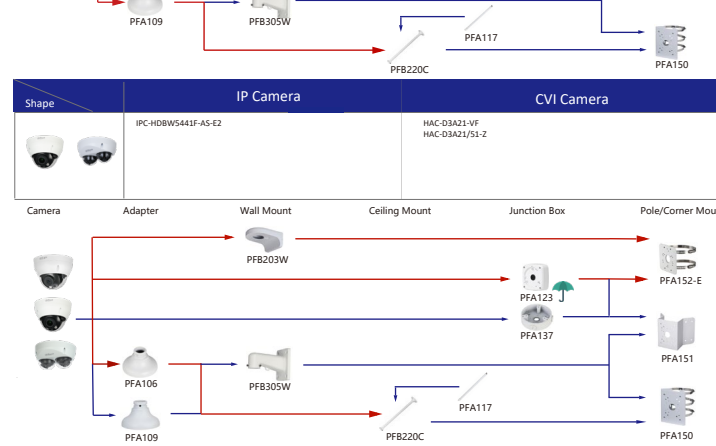

Shape	IP Camera	CVI Camera
	IPC-HDBW2041F-AS-S2 IPC-HDBW3441F-AS-S2 IPC-HDBW3241F-AS-S2