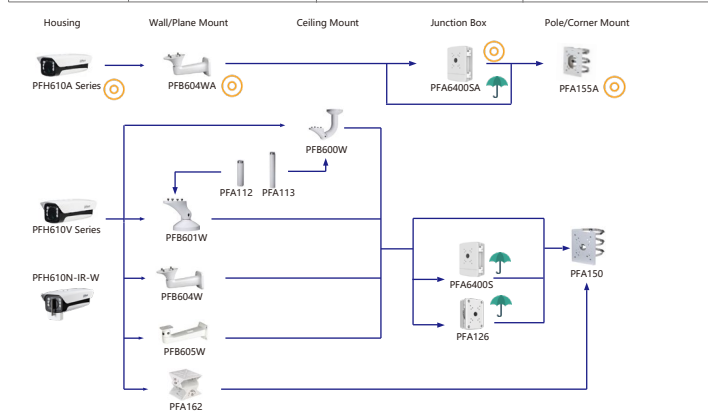

Camera Accessories Selection

Guide you how to install all the cameras

Selection of Box Camera

Shape	IP Camera	CVI Camera
	IPC-HF7442F-Z-X IPC-HF7842F-Z-X IPC-HF71242F-Z-X IPC-HF7442F-Z-S2 IPC-HF7842F-Z-S2	IPC-HF5541F-ZE IPC-HF5241F-ZE IPC-HF5842F-ZE IPC-HF5442F-ZE

Selection of Lens(610 Series)

Shape	Box Camera	Lens		
	IPC-HF7442F-Z-X IPC-HF7842F-Z-X IPC-HF71242F-Z-X IPC-HF7442F-Z-S2	PLZ21CO-P PLZ21CO-D PLZ20CO-P PLZ20CO-D PLZ20CO-L PFL1575-A12D	PFL1640-L12PE PFL1640-L12P PFL1040-A12PE PFL010542-A12PE PFL1040-K9PE PFL1040-K9M	
	IPC-HF71242F-Z-X	PLZ21CO-P PLZ21CO-D PLZ20CO-P PLZ20CO-D PLZ20CO-L PFL1575-A12D	PFL1640-L12PE PFL1640-L12P PFL1040-A12PE PFL010542-A12PE	
	IPC-HF5241F-ZE IPC-HF5541F-ZE	PLZ21CO-P PLZ21CO-D PLZ20CO-P PLZ20CO-D PLZ20CO-L PFL1575-A12D	PFL1640-L12PE PFL1640-L12P PFL1040-A12PE PFL010542-A12PE PFL1040-K9PE PFL1040-K9M	PFL0550-E6D PFL2712-E6D PFL0820-G3M
	IPC-HF5842F-ZE IPC-HF5442F-ZE	PLZ21CO-P PLZ21CO-D PLZ20CO-P PLZ20CO-D PLZ20CO-L PFL1575-A12D	PFL1640-L12PE PFL1640-L12P PFL1040-A12PE PFL010542-A12PE PFL1040-K9PE PFL1040-K9M	

Selection of Box Camera

610 Series	N Series	PFH610V Series	PFH610A Series
PFH610N Series PFH610V Series PFH610A Series	PFH610N-IR-W	PFH610V PFH610V-H PFH610V-H-POE PFH610V-IR-POE PFH610V-IR-W-POE	PFA610A PFA610A-H PFA610A-H-POE PFA610A-IR-POE PFA610A-IR PFA610A-IR-W PFA610A-IR-W-POE