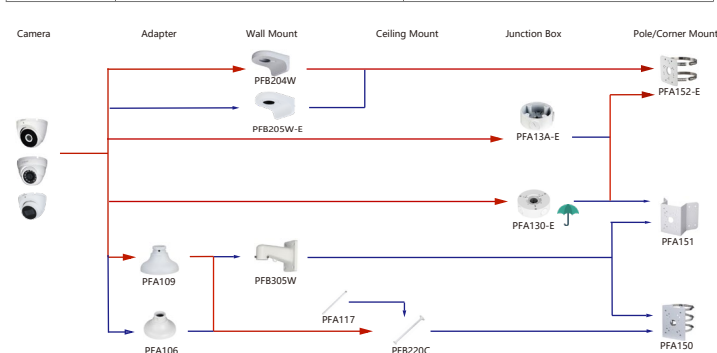

Selection of IP&CVI Eyeball Camera

Shape	IP Camera	CVI Camera
	IPC-HDW3841EM-S-S2 IPC-HDW3811EM-A-S IPC-HDW3541EM-S-S2 IPC-HDW3441EM-S-S2 IPC-HDW3231EM-S-S2 IPC-HDW5241TM-ASE IPC-HDW5442TM-ASE IPC-HDW5541TM-ASE	HAC-HDW1801EM(A)-A HAC-HDW12003M(A)-A HAC-HDW2802T-A HAC-HDW2402T-A HAC-HDW2509T-A-LED HAC-HDW2249T-A-LED HAC-HDW1809T-A-LED HAC-HDW1509T-IL-A HAC-HDW1509T-A-LED-POC

Shape	IP Camera	CVI Camera
	IPC-T1820/40 IPC-T1820-L	HAC-HDW1800TL-A HAC-HDW1801TL(A)-A HAC-HDW1200TL-A

Selection of IP&CVI Eyeball Camera

Shape	IP Camera	CVI Camera
	IPC-HDW5242T-ZE-MF IPC-HDW5241T-ZE IPC-HDW5442T-ZE IPC-HDW5541T-ZE IPC-HDW5842T-ZE-S2 IPC-HDW1230T-ZS-S5 IPC-HDW5541H-ASE-PV IPC-HDW5241H-ASE-PV IPC-HDW541H-AS-PV IPC-HDW5241H-AS-PV IPC-HDW5497M-SE-LED IPC-HDW5842TM-SE-S2	HAC-HDW2802T-Z-A HAC-HDW2802T-Z-A-DP HAC-HDW2501T-Z-A HAC-HDW2501T-Z-A-DP HAC-HDW2402T-Z-A HAC-HDW2402T-Z-A-DP HAC-HDW2241T-Z-A HAC-HDW2241T-Z-A-DP HAC-HDW2241T-Z-A-DP HAC-HDW1509T-Z-A-LED-DP HAC-HDW1509T-Z-A-LED HAC-HDW1500T-Z-A-DP HAC-HDW1239T-Z-A-LED-DP HAC-HDW1239T-Z-A-LED HAC-HDW1231T-Z-A HAC-HDW1231T-Z-A-DP HAC-HDW1200T-Z(A)-A HAC-ME1809H-A-PV-POC HAC-ME1809H-A-PV HAC-ME1509H-A-PV HAC-ME1239H-A-PV HAC-T3A51-Z HAC-T3A21-Z HAC-T3A21-VF

Selection of IP&CVI Eyeball Camera

Shape	IP Camera	CVI Camera
		HAC-HDW1200M HAC-HDW1800M HAC-HDW1801M HAC-T2A51 HAC-T2A21 HAC-HDW1509TLM-A-LED HAC-HDW2501TLM-A HAC-HDW2249TLM-A-LED HAC-HDW2241TLM(A)-A HAC-HDW1809TLM(A)-A HAC-HDW1801TLM(A)-A HAC-HDW1231TLM(A)-A HAC-HDW1200TLM(A)-A HAC-HDW1500TLM-A HAC-HDW1231TLM(A)-A HAC-HDW1231TLM(A)-A