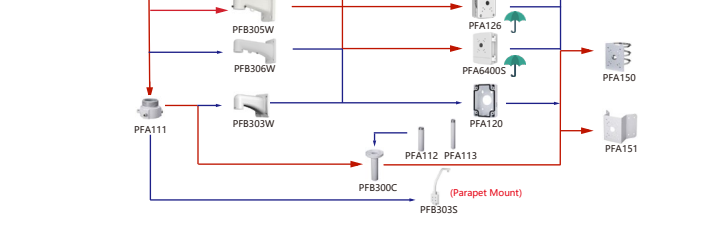

Shape	IP Camera	CVI Camera
	IPC-PDBW5831/B2041-8360