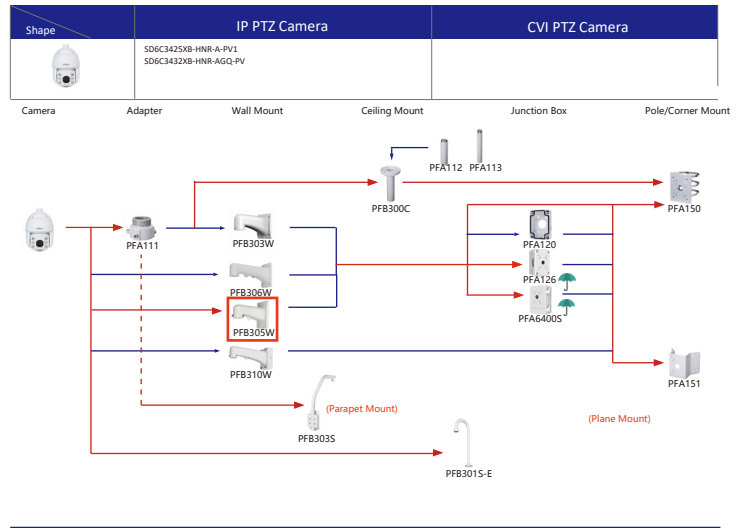

Selection of IP&CVI Eyeball Camera

Shape	IP Camera	CVI Camera
		HAC-HDW1200M HAC-HDW1800M HAC-HDW1801M HAC-T2A51 HAC-T2A21 HAC-HDW1509TLM-A-LED HAC-HDW2501TLM-A HAC-HDW2249TLM-A-LED HAC-HDW2241TLM(A)-A HAC-HDW1809TLM(A)-A HAC-HDW1801TLM(A)-A HAC-HDW1231TLM(A)-A HAC-HDW1200TLM(A)-A HAC-HDW1500TLM-A HAC-HDW1231TLM(A)-A HAC-HDW1231TLM(A)-A

Shape	IP Camera	CVI Camera
	IPC-HDW2231T-AS-S2 IPC-HDW2230T-AS-S2 IPC-HDW2431T-AS-S2	

Selection of IP&CVI Eyeball Camera

Shape	IP Camera	CVI Camera
	HAC-HDW2501TLMQ(A)-A HAC-HDW1500TLMQ(A)-A HAC-HDW1231TLMQ(A)-A HAC-HDW1200TLMQ(A)-A	HAC-HDW2501TQ(A)-A HAC-HDW1500TQ(A)-A HAC-HDW1231TQ(A)-A HAC-HDW1200TQ(A)-A HAC-ME1239TQ(A)-PV HAC-ME1800EQ-L HAC-ME1500EQ-L HAC-ME1200EQ-L HAC-ME1200EQ-L

Selection of PTZ Camera

Selection of PTZ Bullet Camera

Selection of PTZ Camera

Selection of PTZ Camera

Selection of PTZ Camera

Shape	IP PTZ Camera	CVI PTZ Camera
	SDT7C424-4F-2B2I-APV-0400	

Camera Adapter Wall Mount Ceiling Mount Junction Box Pole/Corner Mount