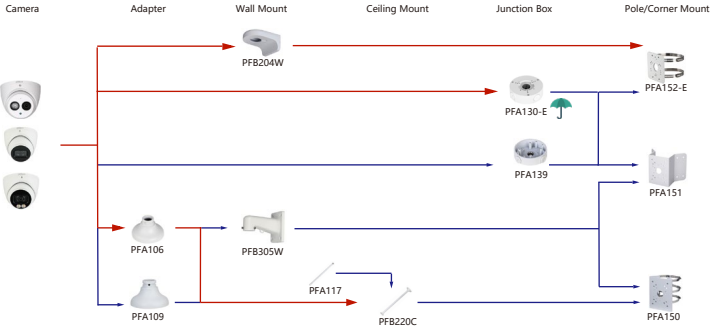

Shape	IP Camera	CVI Camera
	IPC-HDBW5241R1-AS-PV IPC-HDBW541R1-AS-PV IPC-HDBW54981-2E-LED IPC-HDBW3849R1-2AS-PV IPC-HDBW54981-2AS-PV IPC-HDBW3449R1-2AS-PV IPC-HDBW54981-2E-LED IPC-HDPW1230R1-2S-5S IPC-HDPW1431R1-2S-54 IPC-HDPW1230R1-5S IPC-HDPW1431R1-54	HAC-HDBW2241R-2-A-2P HAC-HDBW2241R-2-A HAC-HDBW1239R-IL-A HAC-HDBW1231R-2-A-2P HAC-HDBW1231R-2-A

Shape	IP Camera	CVI Camera
	IPC-EW5541-AS	HAC-CW2501

Shape	IP Camera	CVI Camera
	IPC-PDBW5831/B2041-8360	

Shape	IP Camera	CVI Camera
		HAC-D1A51/Z1

Shape	IP Camera	CVI Camera
	PSDW5631S-8360	

Shape	Special Camera	Shape	Special Camera
	PSDW82442M-A270-D440 PSDW81842M-A360-D237 PSDW8842M-A180-D237		PSDW81842S-A360-D425 PSDW81842S-A360-D425 PSDW8842S-A180-D425 PSDW8842S-A180-D425
	IPC-HDW8441X-3D IPC-HDW8341X-BV-3D		IPC-PDBW8840-A180

Selection of IP&CVI Eyeball Camera

Shape	IP Camera	CVI Camera
	IPC-HDW3841EM-S-S2 IPC-HDW3811EM-A-S IPC-HDW3541EM-S-S2 IPC-HDW3441EM-S-S2 IPC-HDW3231EM-S-S2 IPC-HDW5241TM-ASE IPC-HDW5442TM-ASE IPC-HDW5541TM-ASE	HAC-HDW1801EM(A)-A HAC-HDW12003M(A)-A HAC-HDW2802T-A HAC-HDW2402T-A HAC-HDW2509T-A-LED HAC-HDW2249T-A-LED HAC-HDW1809T-A-LED HAC-HDW1509T-IL-A HAC-HDW1509T-A-LED-POC

Shape	IP Camera	CVI Camera
	IPC-T1820/40 IPC-T1820-L	HAC-HDW1800TL-A HAC-HDW1801TL(A)-A HAC-HDW1200TL-A

Selection of IP&CVI Eyeball Camera

Shape	IP Camera	CVI Camera
	IPC-HDW5242T-ZE-MF IPC-HDW5241T-ZE IPC-HDW5442T-ZE IPC-HDW5541T-ZE IPC-HDW5842T-ZE-S2 IPC-HDW1230T-ZS-S5 IPC-HDW5541H-ASE-PV IPC-HDW5241H-ASE-PV IPC-HDW541H-AS-PV IPC-HDW5241H-AS-PV IPC-HDW5497M-SE-LED IPC-HDW5842TM-SE-S2	HAC-HDW2802T-Z-A HAC-HDW2802T-Z-A-DP HAC-HDW2501T-Z-A HAC-HDW2501T-Z-A-DP HAC-HDW2402T-Z-A HAC-HDW2402T-Z-A-DP HAC-HDW2241T-Z-A HAC-HDW2241T-Z-A-DP HAC-HDW2241T-Z-A-DP HAC-HDW1509T-Z-A-LED-DP HAC-HDW1509T-Z-A-LED HAC-HDW1500T-Z-A-DP HAC-HDW1239T-Z-A-LED-DP HAC-HDW1239T-Z-A-LED HAC-HDW1231T-Z-A HAC-HDW1231T-Z-A-DP HAC-HDW1200T-Z(A)-A HAC-ME1809H-A-PV-POC HAC-ME1809H-A-PV HAC-ME1509H-A-PV HAC-ME1239H-A-PV HAC-T3A51-Z HAC-T3A21-Z HAC-T3A21-VF