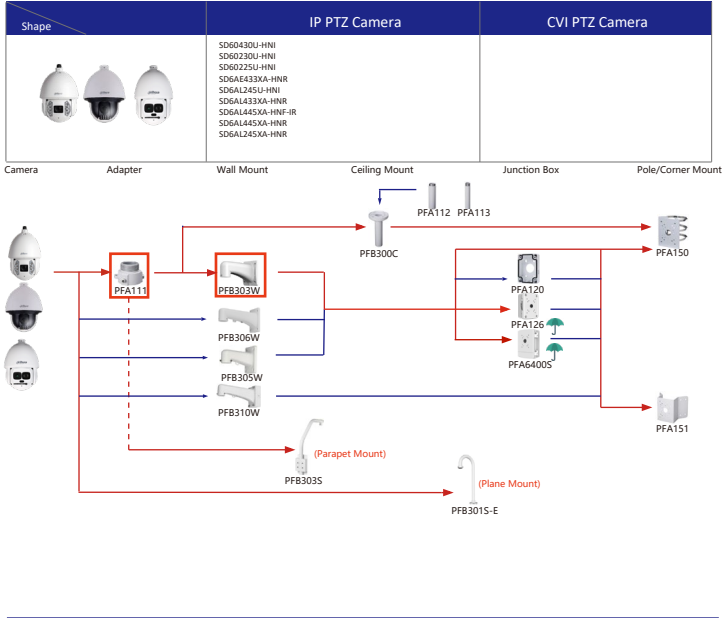

Selection of IP&CVI Eyeball Camera

Shape	IP Camera	CVI Camera
		HAC-HDW1200M HAC-HDW1800M HAC-HDW1801M HAC-T2A51 HAC-T2A21 HAC-HDW1509TLM-A-LED HAC-HDW2501TLM-A HAC-HDW2249TLM-A-LED HAC-HDW2241TLM(A)-A HAC-HDW1809TLM(A)-A HAC-HDW1801TLM(A)-A HAC-HDW1231TLM(A)-A HAC-HDW1200TLM(A)-A HAC-HDW1500TLM-A HAC-HDW1231TLM(A)-A HAC-HDW1231TLM(A)-A

Shape	IP Camera	CVI Camera
	IPC-HDW2231T-AS-S2 IPC-HDW2230T-AS-S2 IPC-HDW2431T-AS-S2	

Selection of IP&CVI Eyeball Camera

Shape	IP Camera	CVI Camera
	HAC-HDW2501TLMQ(A)-A HAC-HDW1500TLMQ(A)-A HAC-HDW1231TLMQ(A)-A HAC-HDW1200TLMQ(A)-A	HAC-HDW2501TQ(A)-A HAC-HDW1500TQ(A)-A HAC-HDW1231TQ(A)-A HAC-HDW1200TQ(A)-A HAC-ME1239TQ(A)-PV HAC-ME1800EQ-L HAC-ME1500EQ-L HAC-ME1200EQ-L HAC-ME1200EQ-L

Selection of PTZ Camera

Selection of PTZ Bullet Camera

Selection of PTZ Camera

Selection of PTZ Camera

Selection of PTZ Camera

Shape	IP PTZ Camera	CVI PTZ Camera
	SDT7C424-4F-2B2I-APV-0400	

Camera Adapter Wall Mount Ceiling Mount Junction Box Pole/Corner Mount