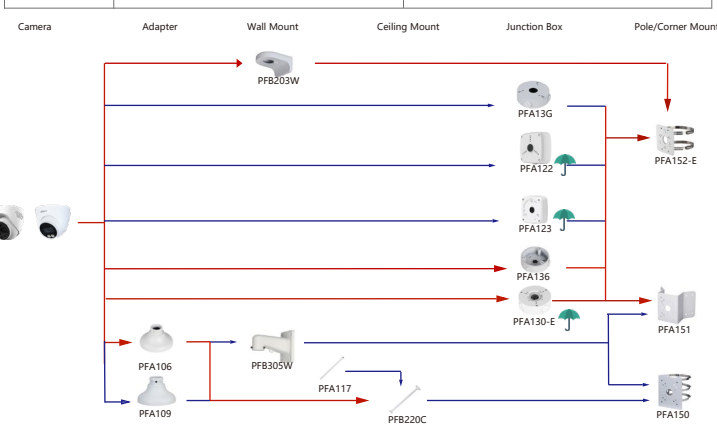

Selection of IP&CVI Eyeball Camera

Shape	IP Camera	CVI Camera
	IPC-HDW3841EM-S-S2 IPC-HDW3811EM-A-S IPC-HDW3541EM-S-S2 IPC-HDW3441EM-S-S2 IPC-HDW3231EM-S-S2 IPC-HDW5241TM-ASE IPC-HDW5442TM-ASE IPC-HDW5541TM-ASE	HAC-HDW1801EM(A)-A HAC-HDW12003M(A)-A HAC-HDW2802T-A HAC-HDW2402T-A HAC-HDW2509T-A-LED HAC-HDW2249T-A-LED HAC-HDW1809T-A-LED HAC-HDW1509T-IL-A HAC-HDW1509T-A-LED-POC

Shape	IP Camera	CVI Camera
	IPC-T1820/40 IPC-T1820-L	HAC-HDW1800TL-A HAC-HDW1801TL(A)-A HAC-HDW1200TL-A

Selection of IP&CVI Eyeball Camera

Shape	IP Camera	CVI Camera
	IPC-HDW5242T-ZE-MF IPC-HDW5241T-ZE IPC-HDW5442T-ZE IPC-HDW5541T-ZE IPC-HDW5842T-ZE-S2 IPC-HDW1230T-ZS-S5 IPC-HDW5541H-ASE-PV IPC-HDW5241H-ASE-PV IPC-HDW541H-AS-PV IPC-HDW5241H-AS-PV IPC-HDW5497M-SE-LED IPC-HDW5842TM-SE-S2	HAC-HDW2802T-Z-A HAC-HDW2802T-Z-A-DP HAC-HDW2501T-Z-A HAC-HDW2501T-Z-A-DP HAC-HDW2402T-Z-A HAC-HDW2402T-Z-A-DP HAC-HDW2241T-Z-A HAC-HDW2241T-Z-A-DP HAC-HDW2241T-Z-A-DP HAC-HDW1509T-Z-A-LED-DP HAC-HDW1509T-Z-A-LED HAC-HDW1500T-Z-A-DP HAC-HDW1239T-Z-A-LED-DP HAC-HDW1239T-Z-A-LED HAC-HDW1231T-Z-A HAC-HDW1231T-Z-A-DP HAC-HDW1200T-Z(A)-A HAC-ME1809H-A-PV-POC HAC-ME1809H-A-PV HAC-ME1509H-A-PV HAC-ME1239H-A-PV HAC-T3A51-Z HAC-T3A21-Z HAC-T3A21-VF

Selection of IP&CVI Eyeball Camera

Shape	IP Camera	CVI Camera
		HAC-HDW1200M HAC-HDW1800M HAC-HDW1801M HAC-T2A51 HAC-T2A21 HAC-HDW1509TLM-A-LED HAC-HDW2501TLM-A HAC-HDW2249TLM-A-LED HAC-HDW2241TLM(A)-A HAC-HDW1809TLM(A)-A HAC-HDW1801TLM(A)-A HAC-HDW1231TLM(A)-A HAC-HDW1200TLM(A)-A HAC-HDW1500TLM-A HAC-HDW1231TLM(A)-A HAC-HDW1231TLM(A)-A

Shape	IP Camera	CVI Camera
	IPC-HDW2231T-AS-S2 IPC-HDW2230T-AS-S2 IPC-HDW2431T-AS-S2	

Selection of IP&CVI Eyeball Camera

Shape	IP Camera	CVI Camera
	HAC-HDW2501TLMQ(A)-A HAC-HDW1500TLMQ(A)-A HAC-HDW1231TLMQ(A)-A HAC-HDW1200TLMQ(A)-A	HAC-HDW2501TQ(A)-A HAC-HDW1500TQ(A)-A HAC-HDW1231TQ(A)-A HAC-HDW1200TQ(A)-A HAC-ME1239TQ(A)-PV HAC-ME1800EQ-L HAC-ME1500EQ-L HAC-ME1200EQ-L HAC-ME1200EQ-L