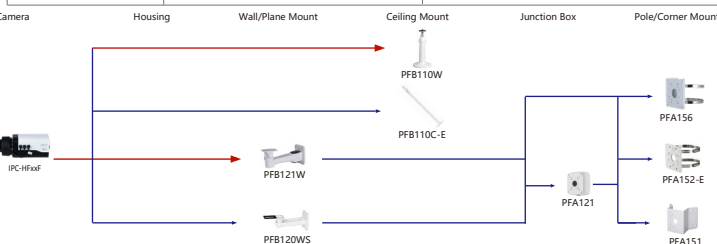

Camera Accessories Selection

Guide you how to install all the cameras

Selection of Box Camera

Shape	IP Camera	CVI Camera
	IPC-HF7442F-Z-X IPC-HF7842F-Z-X IPC-HF71242F-Z-X IPC-HF7442F-Z-S2 IPC-HF7842F-Z-S2	IPC-HF5541F-ZE IPC-HF5241F-ZE IPC-HF5842F-ZE IPC-HF5442F-ZE

Selection of Lens(610 Series)

Shape	Box Camera	Lens		
	IPC-HF7442F-Z-X IPC-HF7842F-Z-X IPC-HF71242F-Z-X IPC-HF7442F-Z-S2	PLZ21CO-P PLZ21CO-D PLZ20CO-P PLZ20CO-D PLZ20CO-L PFL1575-A12D	PFL1640-L12PE PFL1640-L12P PFL1040-A12PE PFL010542-A12PE PFL1040-K9PE PFL1040-K9M	
	IPC-HF71242F-Z-X	PLZ21CO-P PLZ21CO-D PLZ20CO-P PLZ20CO-D PLZ20CO-L PFL1575-A12D	PFL1640-L12PE PFL1640-L12P PFL1040-A12PE PFL010542-A12PE	
	IPC-HF5241F-ZE IPC-HF5541F-ZE	PLZ21CO-P PLZ21CO-D PLZ20CO-P PLZ20CO-D PLZ20CO-L PFL1575-A12D	PFL1640-L12PE PFL1640-L12P PFL1040-A12PE PFL010542-A12PE PFL1040-K9PE PFL1040-K9M	PFL0550-E6D PFL2712-E6D PFL0820-G3M
	IPC-HF5842F-ZE IPC-HF5442F-ZE	PLZ21CO-P PLZ21CO-D PLZ20CO-P PLZ20CO-D PLZ20CO-L PFL1575-A12D	PFL1640-L12PE PFL1640-L12P PFL1040-A12PE PFL010542-A12PE PFL1040-K9PE PFL1040-K9M	