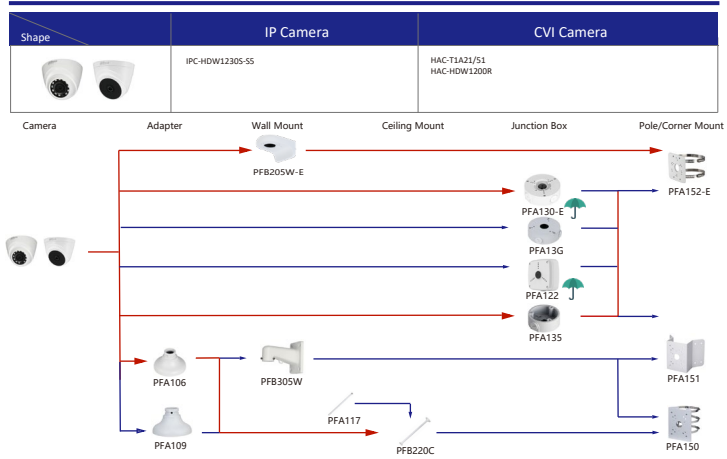

Shape	IP Camera	CVI Camera
	IPC-T1820/40 IPC-T1820-L	HAC-HDW1800TL-A HAC-HDW1801TL(A)-A HAC-HDW1200TL-A

Selection of IP&CVI Eyeball Camera

Shape	IP Camera	CVI Camera
	IPC-HDW5242T-ZE-MF IPC-HDW5241T-ZE IPC-HDW5442T-ZE IPC-HDW5541T-ZE IPC-HDW5842T-ZE-S2 IPC-HDW1230T-ZS-S5 IPC-HDW5541H-ASE-PV IPC-HDW5241H-ASE-PV IPC-HDW541H-AS-PV IPC-HDW5241H-AS-PV IPC-HDW5497M-SE-LED IPC-HDW5842TM-SE-S2	HAC-HDW2802T-Z-A HAC-HDW2802T-Z-A-DP HAC-HDW2501T-Z-A HAC-HDW2501T-Z-A-DP HAC-HDW2402T-Z-A HAC-HDW2402T-Z-A-DP HAC-HDW2241T-Z-A HAC-HDW2241T-Z-A-DP HAC-HDW2241T-Z-A-DP HAC-HDW1509T-Z-A-LED-DP HAC-HDW1509T-Z-A-LED HAC-HDW1500T-Z-A-DP HAC-HDW1239T-Z-A-LED-DP HAC-HDW1239T-Z-A-LED HAC-HDW1231T-Z-A HAC-HDW1231T-Z-A-DP HAC-HDW1200T-Z(A)-A HAC-ME1809H-A-PV-POC HAC-ME1809H-A-PV HAC-ME1509H-A-PV HAC-ME1239H-A-PV HAC-T3A51-Z HAC-T3A21-Z HAC-T3A21-VF

Selection of IP&CVI Eyeball Camera

Shape	IP Camera	CVI Camera
		HAC-HDW1200M HAC-HDW1800M HAC-HDW1801M HAC-T2A51 HAC-T2A21 HAC-HDW1509TLM-A-LED HAC-HDW2501TLM-A HAC-HDW2249TLM-A-LED HAC-HDW2241TLM(A)-A HAC-HDW1809TLM(A)-A HAC-HDW1801TLM(A)-A HAC-HDW1231TLM(A)-A HAC-HDW1200TLM(A)-A HAC-HDW1500TLM-A HAC-HDW1231TLM(A)-A HAC-HDW1231TLM(A)-A

Shape	IP Camera	CVI Camera
	IPC-HDW2231T-AS-S2 IPC-HDW2230T-AS-S2 IPC-HDW2431T-AS-S2	

Selection of IP&CVI Eyeball Camera

Shape	IP Camera	CVI Camera
	HAC-HDW2501TLMQ(A)-A HAC-HDW1500TLMQ(A)-A HAC-HDW1231TLMQ(A)-A HAC-HDW1200TLMQ(A)-A	HAC-HDW2501TQ(A)-A HAC-HDW1500TQ(A)-A HAC-HDW1231TQ(A)-A HAC-HDW1200TQ(A)-A HAC-ME1239TQ(A)-PV HAC-ME1800EQ-L HAC-ME1500EQ-L HAC-ME1200EQ-L HAC-ME1200EQ-L