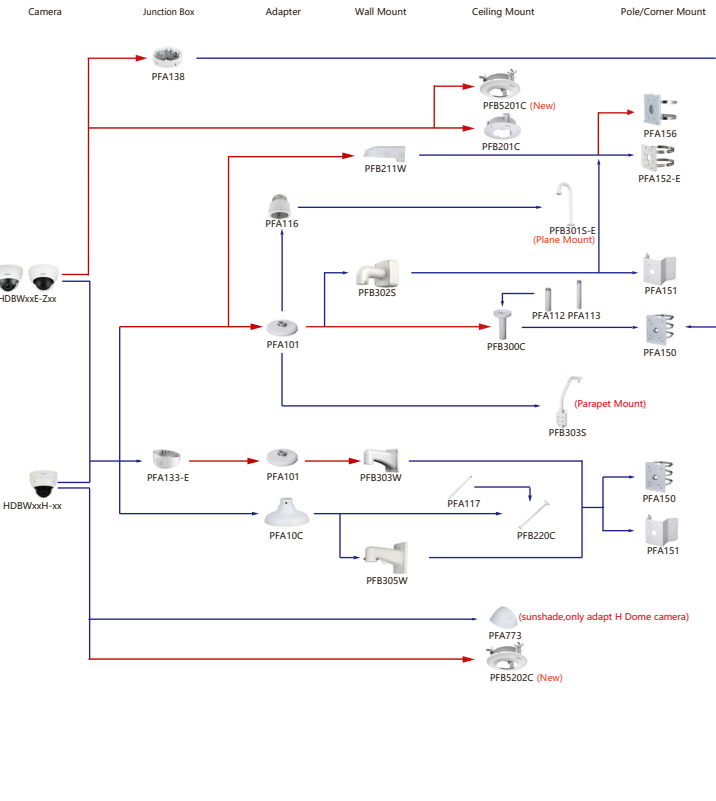

Selection of Box Camera

610 Series	N Series	PFH610V Series	PFH610A Series
PFH610N Series PFH610V Series PFH610A Series	PFH610N-IR-W	PFH610V PFH610V-H PFH610V-H-POE PFH610V-IR-POE PFH610V-IR-W-POE	PFA610A PFA610A-H PFA610A-H-POE PFA610A-IR-POE PFA610A-IR PFA610A-IR-W PFA610A-IR-W-POE

Selection of Box Camera

Selection of Box Camera

Selection of IP&CVI Dome Camera

Shape	IP Camera	CVI Camera
	IPC-HDBW5442E-ZE IPC-HDBW5442E-ZHE IPC-HDBW5241E-ZHE IPC-HDBW5241E-ZE IPC-HDBW5241E-ZSE IPC-HDBW5442E-ZE-OPAT IPC-HDBW5541E-ZE-OPAT IPC-HDBW5831E-ZSE IPC-HDBW5831E-ZE IPC-HDBW5231E-ZE-HDMI IPC-HDBW5842E-ZE-S2 IPC-HDBW5842E-ZE-S2 IPC-HDBW5541E-ZE IPC-HDBW5541E-ZSE IPC-HDBW5442E-Z4E	HAC-HDBW7442H-Z-S2 IPC-HDBW742H-Z4-S2 IPC-HDBW7842H-Z-S2 IPC-HDBW7842H-Z4-S2 IPC-HDBW7242H-Z2 IPC-HDBW5842H-Z4HE-S2 IPC-HDBW5842H-ZHE-S2 IPC-HDBW5442H-Z4E IPC-HDBW5442H-ZHE IPC-HDBW5442H-ZE IPC-HDBW5242H-ZE-MF IPC-HDBW5242H-ZE-MF IPC-HDBW5242H-ZE-MF IPC-HDBW8441H-Z4-LB IPC-HDBW8441H-Z-LB IPC-HDBW8441H-Z-LB