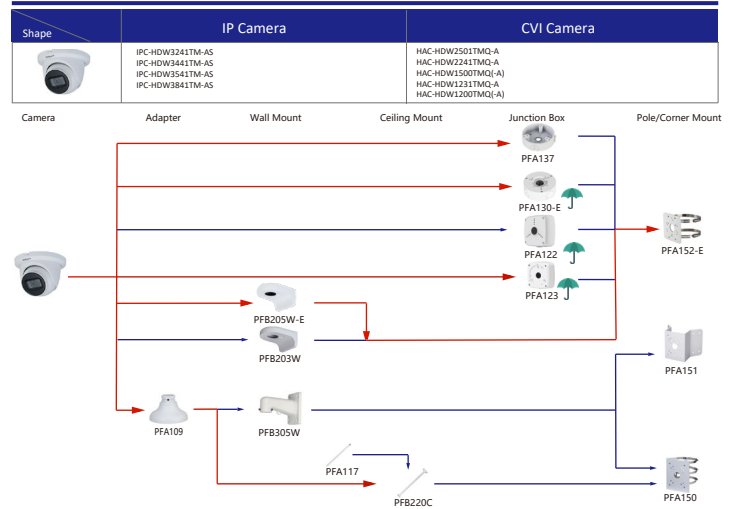

Shape	IP Camera	CVI Camera
	IPC-T1820/40 IPC-T1820-L	HAC-HDW1800TL-A HAC-HDW1801TL(A)-A HAC-HDW1200TL-A

Selection of IP&CVI Eyeball Camera

Shape	IP Camera	CVI Camera
	IPC-HDW5242T-ZE-MF IPC-HDW5241T-ZE IPC-HDW5442T-ZE IPC-HDW5541T-ZE IPC-HDW5842T-ZE-S2 IPC-HDW1230T-ZS-S5 IPC-HDW5541H-ASE-PV IPC-HDW5241H-ASE-PV IPC-HDW541H-AS-PV IPC-HDW5241H-AS-PV IPC-HDW5497M-SE-LED IPC-HDW5842TM-SE-S2	HAC-HDW2802T-Z-A HAC-HDW2802T-Z-A-DP HAC-HDW2501T-Z-A HAC-HDW2501T-Z-A-DP HAC-HDW2402T-Z-A HAC-HDW2402T-Z-A-DP HAC-HDW2241T-Z-A HAC-HDW2241T-Z-A-DP HAC-HDW2241T-Z-A-DP HAC-HDW1509T-Z-A-LED-DP HAC-HDW1509T-Z-A-LED HAC-HDW1500T-Z-A-DP HAC-HDW1239T-Z-A-LED-DP HAC-HDW1239T-Z-A-LED HAC-HDW1231T-Z-A HAC-HDW1231T-Z-A-DP HAC-HDW1200T-Z(A)-A HAC-ME1809H-A-PV-POC HAC-ME1809H-A-PV HAC-ME1509H-A-PV HAC-ME1239H-A-PV HAC-T3A51-Z HAC-T3A21-Z HAC-T3A21-VF

Selection of IP&CVI Eyeball Camera

Shape	IP Camera	CVI Camera
		HAC-HDW1200M HAC-HDW1800M HAC-HDW1801M HAC-T2A51 HAC-T2A21 HAC-HDW1509TLM-A-LED HAC-HDW2501TLM-A HAC-HDW2249TLM-A-LED HAC-HDW2241TLM(A)-A HAC-HDW1809TLM(A)-A HAC-HDW1801TLM(A)-A HAC-HDW1231TLM(A)-A HAC-HDW1200TLM(A)-A HAC-HDW1500TLM-A HAC-HDW1231TLM(A)-A HAC-HDW1231TLM(A)-A

Shape	IP Camera	CVI Camera
	IPC-HDW2231T-AS-S2 IPC-HDW2230T-AS-S2 IPC-HDW2431T-AS-S2	

Selection of IP&CVI Eyeball Camera

Shape	IP Camera	CVI Camera
	HAC-HDW2501TLMQ(A)-A HAC-HDW1500TLMQ(A)-A HAC-HDW1231TLMQ(A)-A HAC-HDW1200TLMQ(A)-A	HAC-HDW2501TQ(A)-A HAC-HDW1500TQ(A)-A HAC-HDW1231TQ(A)-A HAC-HDW1200TQ(A)-A HAC-ME1239TQ(A)-PV HAC-ME1800EQ-L HAC-ME1500EQ-L HAC-ME1200EQ-L HAC-ME1200EQ-L

Selection of PTZ Camera

Selection of PTZ Bullet Camera

Selection of PTZ Camera

Selection of PTZ Camera

Selection of PTZ Camera

Shape	IP PTZ Camera	CVI PTZ Camera
	SDT7C424-4F-2B2I-APV-0400	

Camera Adapter Wall Mount Ceiling Mount Junction Box Pole/Corner Mount