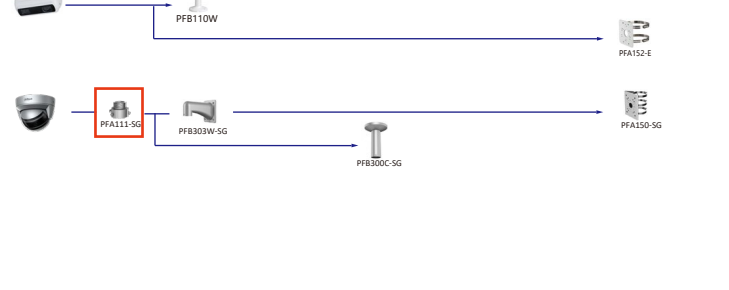

Shape	IP Camera	CVI Camera
	IPC-EW5541-AS	HAC-CW2501

Shape	IP Camera	CVI Camera
	IPC-PDBW5831/B2041-8360	

Shape	IP Camera	CVI Camera
		HAC-D1A51/Z1

Shape	IP Camera	CVI Camera
	PSDW5631S-8360	

Shape	Special Camera	Shape	Special Camera
	PSDW82442M-A270-D440 PSDW81842M-A360-D237 PSDW8842M-A180-D237		PSDW81842S-A360-D425 PSDW81842S-A360-D425 PSDW8842S-A180-D425 PSDW8842S-A180-D425
	IPC-HDW8441X-3D IPC-HDW8341X-BV-3D		IPC-PDBW8840-A180

Selection of IP&CVI Eyeball Camera

Shape	IP Camera	CVI Camera
	IPC-HDW3841EM-S-S2 IPC-HDW3811EM-A-S IPC-HDW3541EM-S-S2 IPC-HDW3441EM-S-S2 IPC-HDW3231EM-S-S2 IPC-HDW5241TM-ASE IPC-HDW5442TM-ASE IPC-HDW5541TM-ASE	HAC-HDW1801EM(A)-A HAC-HDW12003M(A)-A HAC-HDW2802T-A HAC-HDW2402T-A HAC-HDW2509T-A-LED HAC-HDW2249T-A-LED HAC-HDW1809T-A-LED HAC-HDW1509T-IL-A HAC-HDW1509T-A-LED-POC