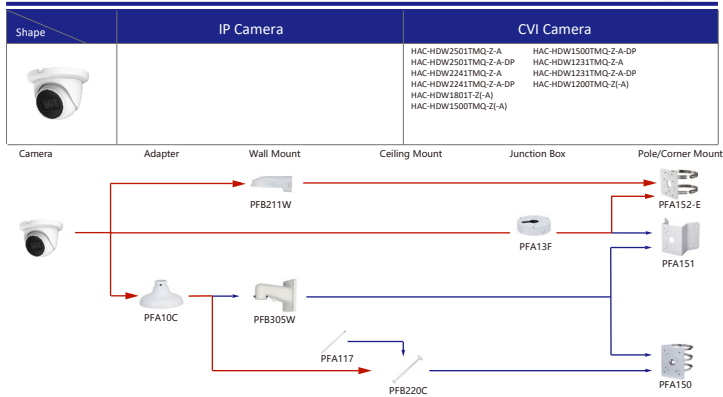

Shape	IP Camera	CVI Camera
	IPC-T1820/40 IPC-T1820-L	HAC-HDW1800TL-A HAC-HDW1801TL(A)-A HAC-HDW1200TL-A

Selection of IP&CVI Eyeball Camera

Shape	IP Camera	CVI Camera
	IPC-HDW5242T-ZE-MF IPC-HDW5241T-ZE IPC-HDW5442T-ZE IPC-HDW5541T-ZE IPC-HDW5842T-ZE-S2 IPC-HDW1230T-ZS-S5 IPC-HDW5541H-ASE-PV IPC-HDW5241H-ASE-PV IPC-HDW541H-AS-PV IPC-HDW5241H-AS-PV IPC-HDW5497M-SE-LED IPC-HDW5842TM-SE-S2	HAC-HDW2802T-Z-A HAC-HDW2802T-Z-A-DP HAC-HDW2501T-Z-A HAC-HDW2501T-Z-A-DP HAC-HDW2402T-Z-A HAC-HDW2402T-Z-A-DP HAC-HDW2241T-Z-A HAC-HDW2241T-Z-A-DP HAC-HDW2241T-Z-A-DP HAC-HDW1509T-Z-A-LED-DP HAC-HDW1509T-Z-A-LED HAC-HDW1500T-Z-A-DP HAC-HDW1239T-Z-A-LED-DP HAC-HDW1239T-Z-A-LED HAC-HDW1231T-Z-A HAC-HDW1231T-Z-A-DP HAC-HDW1200T-Z(A)-A HAC-ME1809H-A-PV-POC HAC-ME1809H-A-PV HAC-ME1509H-A-PV HAC-ME1239H-A-PV HAC-T3A51-Z HAC-T3A21-Z HAC-T3A21-VF

Selection of IP&CVI Eyeball Camera

Shape	IP Camera	CVI Camera
		HAC-HDW1200M HAC-HDW1800M HAC-HDW1801M HAC-T2A51 HAC-T2A21 HAC-HDW1509TLM-A-LED HAC-HDW2501TLM-A HAC-HDW2249TLM-A-LED HAC-HDW2241TLM(A)-A HAC-HDW1809TLM(A)-A HAC-HDW1801TLM(A)-A HAC-HDW1231TLM(A)-A HAC-HDW1200TLM(A)-A HAC-HDW1500TLM-A HAC-HDW1231TLM(A)-A HAC-HDW1231TLM(A)-A

Shape	IP Camera	CVI Camera
	IPC-HDW2231T-AS-S2 IPC-HDW2230T-AS-S2 IPC-HDW2431T-AS-S2	

Selection of IP&CVI Eyeball Camera

Shape	IP Camera	CVI Camera
	HAC-HDW2501TLMQ(A)-A HAC-HDW1500TLMQ(A)-A HAC-HDW1231TLMQ(A)-A HAC-HDW1200TLMQ(A)-A	HAC-HDW2501TQ(A)-A HAC-HDW1500TQ(A)-A HAC-HDW1231TQ(A)-A HAC-HDW1200TQ(A)-A HAC-ME1239TQ(A)-PV HAC-ME1800EQ-L HAC-ME1500EQ-L HAC-ME1200EQ-L HAC-ME1200EQ-L

Selection of PTZ Camera

Selection of PTZ Bullet Camera

Selection of PTZ Camera

Selection of PTZ Camera

Selection of PTZ Camera

Shape	IP PTZ Camera	CVI PTZ Camera
	SDT7C424-4F-2B2I-APV-0400	

Camera Adapter Wall Mount Ceiling Mount Junction Box Pole/Corner Mount