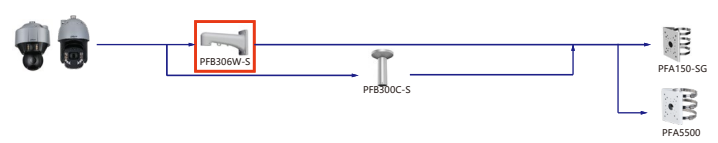

Selection of PTZ Camera

Shape	IP PTZ Camera	CVI PTZ Camera
	SDT7C424-4F-2B2I-APV-0400	

Camera   Adapter   Wall Mount   Ceiling Mount   Junction Box   Pole/Corner Mount

Shape	IP PTZ Camera	CVI PTZ Camera
	SDTSK425-424-QA-2812 SDTSK425-424-QA-0832 SDTSK425-4F-QA-0600 SDTSK225-4F-QA-0600	SD8C440FD-HNF SD8C260PA1-HNF SD8C448PA1-HNF SD8C848PA1-HNF

Camera   Wall Mount   Ceiling Mount   Pole/Corner Mount

Selection of PTZ Camera

Shape	IP PTZ Camera	CVI PTZ Camera
	DH-PTZ83440-HNF-PA	

Camera   Wall Mount   Ceiling Mount   Junction Box   Corner/Pole Mount

Shape	IP PTZ Camera	CVI PTZ Camera
	DH-PTZ83440-HNF-PA	

Camera   Wall Mount   Ceiling Mount   Junction Box   Corner/Pole Mount

Shape	IP PTZ Camera	CVI PTZ Camera
	DH-PTZ8548-HNF-PA DH-PTZ8548-HNF-PA DH-PTZ85260-HNF-PA DH-PTZ8548-HNF-PA-FL DH-PTZ8548-HNF-PA-FL DH-PTZ85260-HNF-PA-FL DH-PTZ83440-HNF-PA	

Camera   Wall Mount

Selection of PTZ Camera

Shape	Special Camera	Shape	Special Camera
	SD2W2030U-SL		SD2W2000E-SL
	ECA3A1404-HNR-XB-F ECA3A1404-HNR-XB		EPC230U-PTZ EPC230U-PTZ-IR EPC245U-PTZ EPC245U-PTZ-IR
	ECA7A1425-HNR-XA-F EPC230U		

Selection of PTZ Camera