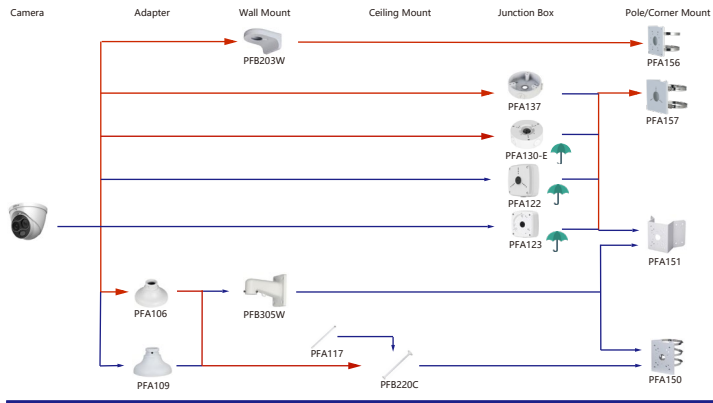

Shape	Special Camera	Shape	Special Camera
	SD2W2030U-SL		SD2W2000E-SL
	ECA3A1404-HNR-XB-F ECA3A1404-HNR-XB		EPC230U-PTZ EPC230U-PTZ-IR EPC245U-PTZ EPC245U-PTZ-IR
	ECA7A1425-HNR-XA-F EPC230U		

Selection of PTZ Camera

Selection of Thermal Camera

Shape	Thermal Camera	
	TPC-BF5601 TPC-BF5401 TPC-BF2241	TPC-BF5601-T TPC-BF5401-T

Shape	Thermal Camera	
	TPC-BF1241-T TPC-BF1241	

Shape	Thermal Camera	
	TPC-DF1241-T TPC-DF1241	

Selection of Thermal Camera

Shape	Thermal Camera	
	TPC-SD8641B TPC-SD8441B	

Shape	Thermal Camera	
	TPC-SDA8641 TPC-SDA8441	

Shape	Thermal Camera	
	TPC-SD5641 TPC-SD5441 TPC-SD5641-T TPC-SD5441-T	

Access openings

Selection of Thermal Camera

Shape	Thermal Camera	
	TPC-SD2221	

Selection of Thermal Camera

Shape	Traffic Camera				
 ITC215 Serie	ITC215-PW6M-IRLZF	 ITC215-PW6M-IRLZF-B <i>(The bracket is included)</i>	 ITC215-PW6M-IRLZF-O <i>(The bracket is included)</i>		
 ITC415 Serie	ITC415-PW6M-IZ	 ITC415-PW6M-IZ-GN <i>(The bracket is included)</i>	 ITC415-PW6M-IZ-BH <i>(The bracket is included)</i>		
 ITC437 Serie	ITC437-PW6M-IZ	 ITC437-PW6M-IZ-GN <i>(The bracket is included)</i>			