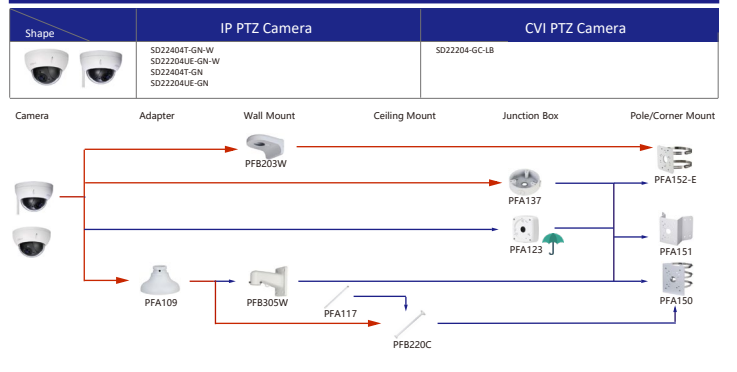

Selection of IP&CVI Eyeball Camera

Shape	IP Camera	CVI Camera
		HAC-HDW1200M HAC-HDW1800M HAC-HDW1801M HAC-T2A51 HAC-T2A21 HAC-HDW1509TLM-A-LED HAC-HDW2501TLM-A HAC-HDW2249TLM-A-LED HAC-HDW2241TLM(A)-A HAC-HDW1809TLM(A)-A HAC-HDW1801TLM(A)-A HAC-HDW1231TLM(A)-A HAC-HDW1200TLM(A)-A HAC-HDW1500TLM-A HAC-HDW1231TLM(A)-A HAC-HDW1231TLM(A)-A

Shape	IP Camera	CVI Camera
	IPC-HDW2231T-AS-S2 IPC-HDW2230T-AS-S2 IPC-HDW2431T-AS-S2	

Selection of IP&CVI Eyeball Camera

Shape	IP Camera	CVI Camera
	HAC-HDW2501TLMQ(A)-A HAC-HDW1500TLMQ(A)-A HAC-HDW1231TLMQ(A)-A HAC-HDW1200TLMQ(A)-A	HAC-HDW2501TQ(A)-A HAC-HDW1500TQ(A)-A HAC-HDW1231TQ(A)-A HAC-HDW1200TQ(A)-A HAC-ME1239TQ(A)-PV HAC-ME1800EQ-L HAC-ME1500EQ-L HAC-ME1200EQ-L HAC-ME1200EQ-L

Selection of PTZ Camera

Selection of PTZ Bullet Camera

Selection of PTZ Camera

Selection of PTZ Camera

Selection of PTZ Camera

Shape	IP PTZ Camera	CVI PTZ Camera
	SDT7C424-4F-2B2I-APV-0400	

Camera Adapter Wall Mount Ceiling Mount Junction Box Pole/Corner Mount