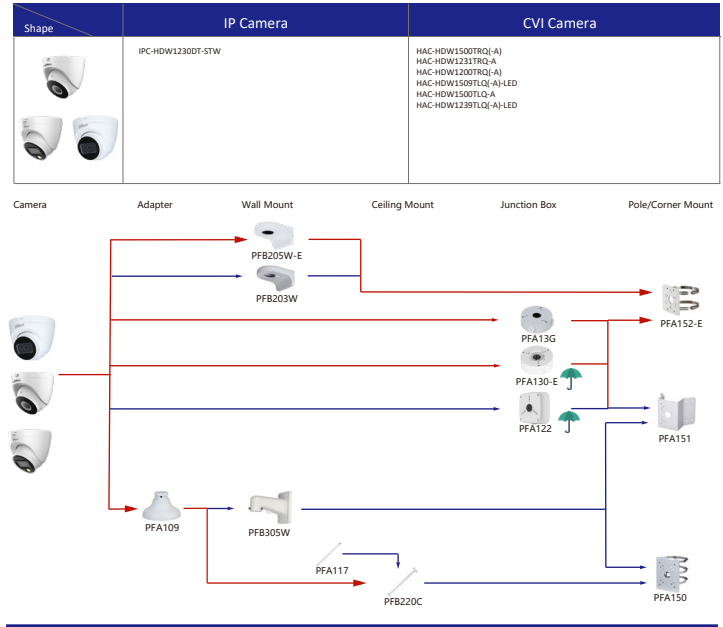

Shape	IP Camera	CVI Camera
	IPC-T1820/40 IPC-T1820-L	HAC-HDW1800TL-A HAC-HDW1801TL(A)-A HAC-HDW1200TL-A

Selection of IP&CVI Eyeball Camera

Shape	IP Camera	CVI Camera
	IPC-HDW5242T-ZE-MF IPC-HDW5241T-ZE IPC-HDW5442T-ZE IPC-HDW5541T-ZE IPC-HDW5842T-ZE-S2 IPC-HDW1230T-ZS-S5 IPC-HDW5541H-ASE-PV IPC-HDW5241H-ASE-PV IPC-HDW541H-AS-PV IPC-HDW5241H-AS-PV IPC-HDW5497M-SE-LED IPC-HDW5842TM-SE-S2	HAC-HDW2802T-Z-A HAC-HDW2802T-Z-A-DP HAC-HDW2501T-Z-A HAC-HDW2501T-Z-A-DP HAC-HDW2402T-Z-A HAC-HDW2402T-Z-A-DP HAC-HDW2241T-Z-A HAC-HDW2241T-Z-A-DP HAC-HDW2241T-Z-A-DP HAC-HDW1509T-Z-A-LED-DP HAC-HDW1509T-Z-A-LED HAC-HDW1500T-Z-A-DP HAC-HDW1239T-Z-A-LED-DP HAC-HDW1239T-Z-A-LED HAC-HDW1231T-Z-A HAC-HDW1231T-Z-A-DP HAC-HDW1200T-Z(A)-A HAC-ME1809H-A-PV-POC HAC-ME1809H-A-PV HAC-ME1509H-A-PV HAC-ME1239H-A-PV HAC-T3A51-Z HAC-T3A21-Z HAC-T3A21-VF

Selection of IP&CVI Eyeball Camera

Shape	IP Camera	CVI Camera
		HAC-HDW1200M HAC-HDW1800M HAC-HDW1801M HAC-T2A51 HAC-T2A21 HAC-HDW1509TLM-A-LED HAC-HDW2501TLM-A HAC-HDW2249TLM-A-LED HAC-HDW2241TLM(A)-A HAC-HDW1809TLM(A)-A HAC-HDW1801TLM(A)-A HAC-HDW1231TLM(A)-A HAC-HDW1200TLM(A)-A HAC-HDW1500TLM-A HAC-HDW1231TLM(A)-A HAC-HDW1231TLM(A)-A

Shape	IP Camera	CVI Camera
	IPC-HDW2231T-AS-S2 IPC-HDW2230T-AS-S2 IPC-HDW2431T-AS-S2	

Selection of IP&CVI Eyeball Camera

Shape	IP Camera	CVI Camera
	HAC-HDW2501TLMQ(A)-A HAC-HDW1500TLMQ(A)-A HAC-HDW1231TLMQ(A)-A HAC-HDW1200TLMQ(A)-A	HAC-HDW2501TQ(A)-A HAC-HDW1500TQ(A)-A HAC-HDW1231TQ(A)-A HAC-HDW1200TQ(A)-A HAC-ME1239TQ(A)-PV HAC-ME1800EQ-L HAC-ME1500EQ-L HAC-ME1200EQ-L HAC-ME1200EQ-L

Selection of PTZ Camera

Selection of PTZ Bullet Camera

Selection of PTZ Camera

Selection of PTZ Camera

Selection of PTZ Camera

Shape	IP PTZ Camera	CVI PTZ Camera
	SDT7C424-4F-2B2I-APV-0400	

Camera Adapter Wall Mount Ceiling Mount Junction Box Pole/Corner Mount