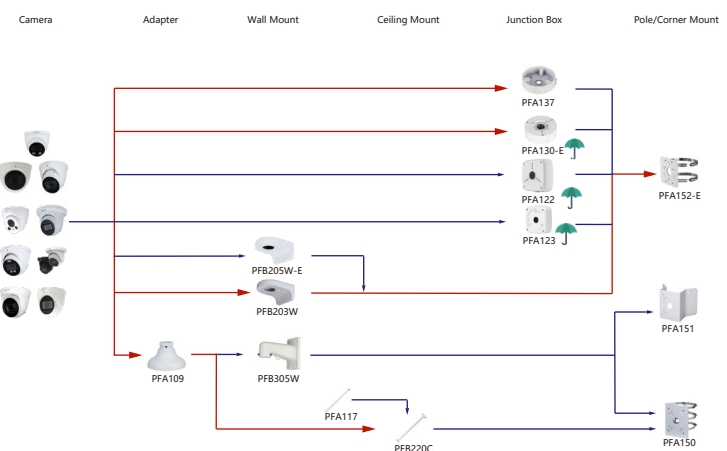

Shape	IP Camera	CVI Camera
	IPC-EW5541-AS	HAC-CW2501

Shape	IP Camera	CVI Camera
	IPC-PDBW5831/B2041-8360	

Shape	IP Camera	CVI Camera
		HAC-D1A51/Z1

Shape	IP Camera	CVI Camera
	PSDW5631S-8360	

Shape	Special Camera	Shape	Special Camera
	PSDW82442M-A270-D440 PSDW81842M-A360-D237 PSDW8842M-A180-D237		PSDW81842S-A360-D425 PSDW81842S-A360-D425 PSDW8842S-A180-D425 PSDW8842S-A180-D425
	IPC-HDW8441X-3D IPC-HDW8341X-BV-3D		IPC-PDBW8840-A180

Selection of IP&CVI Eyeball Camera

Shape	IP Camera	CVI Camera
	IPC-HDW3841EM-S-S2 IPC-HDW3811EM-A-S IPC-HDW3541EM-S-S2 IPC-HDW3441EM-S-S2 IPC-HDW3231EM-S-S2 IPC-HDW5241TM-ASE IPC-HDW5442TM-ASE IPC-HDW5541TM-ASE	HAC-HDW1801EM(A)-A HAC-HDW12003M(A)-A HAC-HDW2802T-A HAC-HDW2402T-A HAC-HDW2509T-A-LED HAC-HDW2249T-A-LED HAC-HDW1809T-A-LED HAC-HDW1509T-IL-A HAC-HDW1509T-A-LED-POC

Shape	IP Camera	CVI Camera
	IPC-T1820/40 IPC-T1820-L	HAC-HDW1800TL-A HAC-HDW1801TL(A)-A HAC-HDW1200TL-A

Selection of IP&CVI Eyeball Camera

Shape	IP Camera	CVI Camera
	IPC-HDW5242T-ZE-MF IPC-HDW5241T-ZE IPC-HDW5442T-ZE IPC-HDW5541T-ZE IPC-HDW5842T-ZE-S2 IPC-HDW1230T-ZS-S5 IPC-HDW5541H-ASE-PV IPC-HDW5241H-ASE-PV IPC-HDW541H-AS-PV IPC-HDW5241H-AS-PV IPC-HDW5497M-SE-LED IPC-HDW5842TM-SE-S2	HAC-HDW2802T-Z-A HAC-HDW2802T-Z-A-DP HAC-HDW2501T-Z-A HAC-HDW2501T-Z-A-DP HAC-HDW2402T-Z-A HAC-HDW2402T-Z-A-DP HAC-HDW2241T-Z-A HAC-HDW2241T-Z-A-DP HAC-HDW2241T-Z-A-DP HAC-HDW1509T-Z-A-LED-DP HAC-HDW1509T-Z-A-LED HAC-HDW1500T-Z-A-DP HAC-HDW1239T-Z-A-LED-DP HAC-HDW1239T-Z-A-LED HAC-HDW1231T-Z-A HAC-HDW1231T-Z-A-DP HAC-HDW1200T-Z(A)-A HAC-ME1809H-A-PV-POC HAC-ME1809H-A-PV HAC-ME1509H-A-PV HAC-ME1239H-A-PV HAC-T3A51-Z HAC-T3A21-Z HAC-T3A21-VF

Selection of IP&CVI Eyeball Camera

Shape	IP Camera	CVI Camera
		HAC-HDW1200M HAC-HDW1800M HAC-HDW1801M HAC-T2A51 HAC-T2A21 HAC-HDW1509TLM-A-LED HAC-HDW2501TLM-A HAC-HDW2249TLM-A-LED HAC-HDW2241TLM(A)-A HAC-HDW1809TLM(A)-A HAC-HDW1801TLM(A)-A HAC-HDW1231TLM(A)-A HAC-HDW1200TLM(A)-A HAC-HDW1500TLM-A HAC-HDW1231TLM(A)-A HAC-HDW1231TLM(A)-A