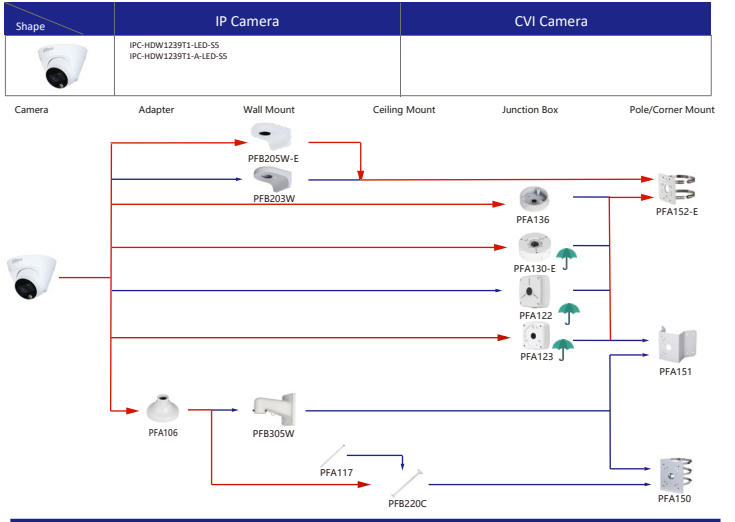

Shape	IP Camera	CVI Camera
	IPC-T1820/40 IPC-T1820-L	HAC-HDW1800TL-A HAC-HDW1801TL(A)-A HAC-HDW1200TL-A

Selection of IP&CVI Eyeball Camera

Shape	IP Camera	CVI Camera
	IPC-HDW5242T-ZE-MF IPC-HDW5241T-ZE IPC-HDW5442T-ZE IPC-HDW5541T-ZE IPC-HDW5842T-ZE-S2 IPC-HDW1230T-ZS-S5 IPC-HDW5541H-ASE-PV IPC-HDW5241H-ASE-PV IPC-HDW541H-AS-PV IPC-HDW5241H-AS-PV IPC-HDW5497M-SE-LED IPC-HDW5842TM-SE-S2	HAC-HDW2802T-Z-A HAC-HDW2802T-Z-A-DP HAC-HDW2501T-Z-A HAC-HDW2501T-Z-A-DP HAC-HDW2402T-Z-A HAC-HDW2402T-Z-A-DP HAC-HDW2241T-Z-A HAC-HDW2241T-Z-A-DP HAC-HDW2241T-Z-A-DP HAC-HDW1509T-Z-A-LED-DP HAC-HDW1509T-Z-A-LED HAC-HDW1500T-Z-A-DP HAC-HDW1239T-Z-A-LED-DP HAC-HDW1239T-Z-A-LED HAC-HDW1231T-Z-A HAC-HDW1231T-Z-A-DP HAC-HDW1200T-Z(A)-A HAC-ME1809H-A-PV-POC HAC-ME1809H-A-PV HAC-ME1509H-A-PV HAC-ME1239H-A-PV HAC-T3A51-Z HAC-T3A21-Z HAC-T3A21-VF

Selection of IP&CVI Eyeball Camera

Shape	IP Camera	CVI Camera
		HAC-HDW1200M HAC-HDW1800M HAC-HDW1801M HAC-T2A51 HAC-T2A21 HAC-HDW1509TLM-A-LED HAC-HDW2501TLM-A HAC-HDW2249TLM-A-LED HAC-HDW2241TLM(A)-A HAC-HDW1809TLM(A)-A HAC-HDW1801TLM(A)-A HAC-HDW1231TLM(A)-A HAC-HDW1200TLM(A)-A HAC-HDW1500TLM-A HAC-HDW1231TLM(A)-A HAC-HDW1231TLM(A)-A

Shape	IP Camera	CVI Camera
	IPC-HDW2231T-AS-S2 IPC-HDW2230T-AS-S2 IPC-HDW2431T-AS-S2	

Selection of IP&CVI Eyeball Camera

Shape	IP Camera	CVI Camera
	HAC-HDW2501TLMQ(A)-A HAC-HDW1500TLMQ(A)-A HAC-HDW1231TLMQ(A)-A HAC-HDW1200TLMQ(A)-A	HAC-HDW2501TQ(A)-A HAC-HDW1500TQ(A)-A HAC-HDW1231TQ(A)-A HAC-HDW1200TQ(A)-A HAC-ME1239TQ(A)-PV HAC-ME1800EQ-L HAC-ME1500EQ-L HAC-ME1200EQ-L HAC-ME1200EQ-L

Selection of PTZ Camera

Selection of PTZ Bullet Camera

Selection of PTZ Camera

Selection of PTZ Camera

Selection of PTZ Camera

Shape	IP PTZ Camera	CVI PTZ Camera
	SDT7C424-4F-2B2I-APV-0400	

Camera Adapter Wall Mount Ceiling Mount Junction Box Pole/Corner Mount