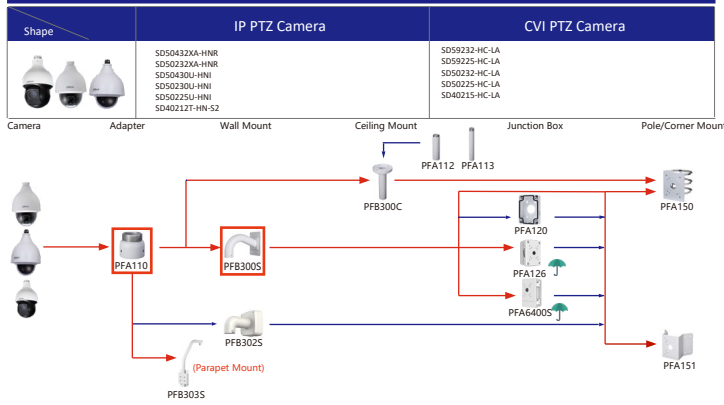

Shape	IP Camera	CVI Camera
	IPC-T1820/40 IPC-T1820-L	HAC-HDW1800TL-A HAC-HDW1801TL(A)-A HAC-HDW1200TL-A

Selection of IP&CVI Eyeball Camera

Shape	IP Camera	CVI Camera
	IPC-HDW5242T-ZE-MF IPC-HDW5241T-ZE IPC-HDW5442T-ZE IPC-HDW5541T-ZE IPC-HDW5842T-ZE-S2 IPC-HDW1230T-ZS-S5 IPC-HDW5541H-ASE-PV IPC-HDW5241H-ASE-PV IPC-HDW541H-AS-PV IPC-HDW5241H-AS-PV IPC-HDW5497M-SE-LED IPC-HDW5842TM-SE-S2	HAC-HDW2802T-Z-A HAC-HDW2802T-Z-A-DP HAC-HDW2501T-Z-A HAC-HDW2501T-Z-A-DP HAC-HDW2402T-Z-A HAC-HDW2402T-Z-A-DP HAC-HDW2241T-Z-A HAC-HDW2241T-Z-A-DP HAC-HDW2241T-Z-A-DP HAC-HDW1509T-Z-A-LED-DP HAC-HDW1509T-Z-A-LED HAC-HDW1500T-Z-A-DP HAC-HDW1239T-Z-A-LED-DP HAC-HDW1239T-Z-A-LED HAC-HDW1231T-Z-A HAC-HDW1231T-Z-A-DP HAC-HDW1200T-Z(A)-A HAC-ME1809H-A-PV-POC HAC-ME1809H-A-PV HAC-ME1509H-A-PV HAC-ME1239H-A-PV HAC-T3A51-Z HAC-T3A21-Z HAC-T3A21-VF

Selection of IP&CVI Eyeball Camera

Shape	IP Camera	CVI Camera
		HAC-HDW1200M HAC-HDW1800M HAC-HDW1801M HAC-T2A51 HAC-T2A21 HAC-HDW1509TLM-A-LED HAC-HDW2501TLM-A HAC-HDW2249TLM-A-LED HAC-HDW2241TLM(A)-A HAC-HDW1809TLM(A)-A HAC-HDW1801TLM(A)-A HAC-HDW1231TLM(A)-A HAC-HDW1200TLM(A)-A HAC-HDW1500TLM-A HAC-HDW1231TLM(A)-A HAC-HDW1231TLM(A)-A

Shape	IP Camera	CVI Camera
	IPC-HDW2231T-AS-S2 IPC-HDW2230T-AS-S2 IPC-HDW2431T-AS-S2	

Selection of IP&CVI Eyeball Camera

Shape	IP Camera	CVI Camera
	HAC-HDW2501TLMQ(A)-A HAC-HDW1500TLMQ(A)-A HAC-HDW1231TLMQ(A)-A HAC-HDW1200TLMQ(A)-A	HAC-HDW2501TQ(A)-A HAC-HDW1500TQ(A)-A HAC-HDW1231TQ(A)-A HAC-HDW1200TQ(A)-A HAC-ME1239TQ(A)-PV HAC-ME1800EQ-L HAC-ME1500EQ-L HAC-ME1200EQ-L HAC-ME1200EQ-L

Selection of PTZ Camera

Selection of PTZ Bullet Camera

Selection of PTZ Camera

Selection of PTZ Camera

Selection of PTZ Camera

Shape	IP PTZ Camera	CVI PTZ Camera
	SDT7C424-4F-2B2I-APV-0400	

Camera Adapter Wall Mount Ceiling Mount Junction Box Pole/Corner Mount