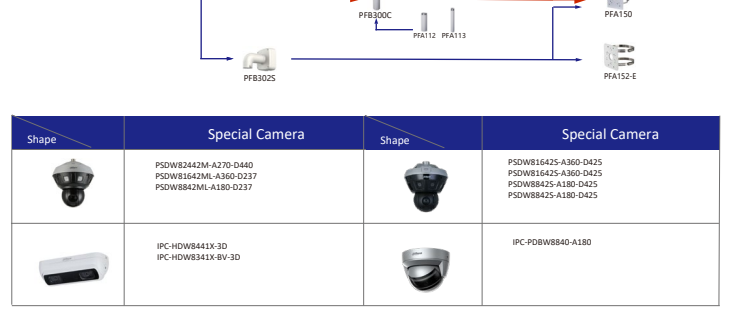

Shape	IP Camera	CVI Camera
	IPC-EW5541-AS	HAC-CW2501

Shape	IP Camera	CVI Camera
	IPC-PDBW5831/B2041-8360	

Shape	IP Camera	CVI Camera
		HAC-D1A51/Z1

Shape	IP Camera	CVI Camera
	PSDW5631S-8360	

Shape	Special Camera	Shape	Special Camera
	PSDW82442M-A270-D440 PSDW81842M-A360-D237 PSDW8842M-A180-D237		PSDW81842S-A360-D425 PSDW81842S-A360-D425 PSDW8842S-A180-D425 PSDW8842S-A180-D425
	IPC-HDW8441X-3D IPC-HDW8341X-BV-3D		IPC-PDBW8840-A180

Selection of IP&CVI Eyeball Camera

Shape	IP Camera	CVI Camera
	IPC-HDW3841EM-S-S2 IPC-HDW3811EM-A-S IPC-HDW3541EM-S-S2 IPC-HDW3441EM-S-S2 IPC-HDW3231EM-S-S2 IPC-HDW5241TM-ASE IPC-HDW5442TM-ASE IPC-HDW5541TM-ASE	HAC-HDW1801EM(A)-A HAC-HDW12003M(A)-A HAC-HDW2802T-A HAC-HDW2402T-A HAC-HDW2509T-A-LED HAC-HDW2249T-A-LED HAC-HDW1809T-A-LED HAC-HDW1509T-IL-A HAC-HDW1509T-A-LED-POC