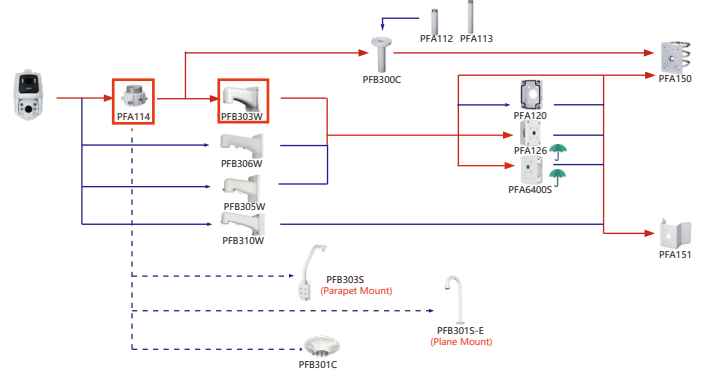

Shape	IP Camera	CVI Camera
	IPC-HDW2231T-AS-S2 IPC-HDW2230T-AS-S2 IPC-HDW2431T-AS-S2	

Selection of IP&CVI Eyeball Camera

Shape	IP Camera	CVI Camera
	HAC-HDW2501TLMQ(A)-A HAC-HDW1500TLMQ(A)-A HAC-HDW1231TLMQ(A)-A HAC-HDW1200TLMQ(A)-A	HAC-HDW2501TQ(A)-A HAC-HDW1500TQ(A)-A HAC-HDW1231TQ(A)-A HAC-HDW1200TQ(A)-A HAC-ME1239TQ(A)-PV HAC-ME1800EQ-L HAC-ME1500EQ-L HAC-ME1200EQ-L HAC-ME1200EQ-L

Selection of PTZ Camera

Selection of PTZ Bullet Camera

Selection of PTZ Camera

Selection of PTZ Camera

Selection of PTZ Camera

Shape	IP PTZ Camera	CVI PTZ Camera
	SDT7C424-4F-2B2I-APV-0400	

Camera Adapter Wall Mount Ceiling Mount Junction Box Pole/Corner Mount