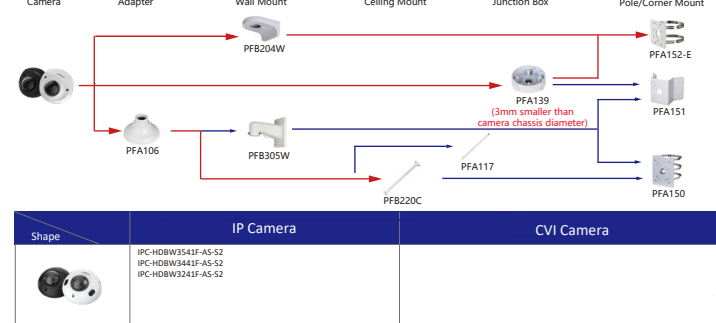

Selection of IP&CVI Dome Camera

Shape	IP Camera	CVI Camera
	IPC-HDBW3241F-FD-M/M12 IPC-HDBW341J/241F-Z441F-AS-M IPC-HDBW2431/2231F-AS-S2 IPC-HDBW3233/3433F-M-AS IPC-HDBW3241F-M12-SA IPC-HDBW3241F-M12-SA	HAC-HDBW3200F HAC-HDBW2501F-A HAC-HDBW2241F-A