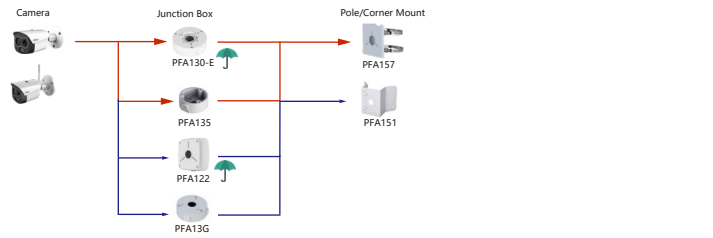

Shape	Thermal Camera	
	TPC-BF1241-T TPC-BF1241