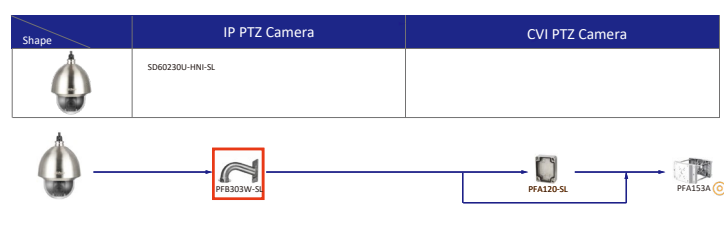

Selection of IP&CVI Eyeball Camera

Shape	IP Camera	CVI Camera
		HAC-HDW1200M HAC-HDW1800M HAC-HDW1801M HAC-T2A51 HAC-T2A21 HAC-HDW1509TLM-A-LED HAC-HDW2501TLM-A HAC-HDW2249TLM-A-LED HAC-HDW2241TLM(A)-A HAC-HDW1809TLM(A)-A HAC-HDW1801TLM(A)-A HAC-HDW1231TLM(A)-A HAC-HDW1200TLM(A)-A HAC-HDW1500TLM-A HAC-HDW1231TLM(A)-A HAC-HDW1231TLM(A)-A

Shape	IP Camera	CVI Camera
	IPC-HDW2231T-AS-S2 IPC-HDW2230T-AS-S2 IPC-HDW2431T-AS-S2	

Selection of IP&CVI Eyeball Camera

Shape	IP Camera	CVI Camera
	HAC-HDW2501TLMQ(A)-A HAC-HDW1500TLMQ(A)-A HAC-HDW1231TLMQ(A)-A HAC-HDW1200TLMQ(A)-A	HAC-HDW2501TQ(A)-A HAC-HDW1500TQ(A)-A HAC-HDW1231TQ(A)-A HAC-HDW1200TQ(A)-A HAC-ME1239TQ(A)-PV HAC-ME1800EQ-L HAC-ME1500EQ-L HAC-ME1200EQ-L HAC-ME1200EQ-L

Selection of PTZ Camera

Selection of PTZ Bullet Camera

Selection of PTZ Camera

Selection of PTZ Camera

Selection of PTZ Camera

Shape	IP PTZ Camera	CVI PTZ Camera
	SDT7C424-4F-2B2I-APV-0400	

Camera Adapter Wall Mount Ceiling Mount Junction Box Pole/Corner Mount