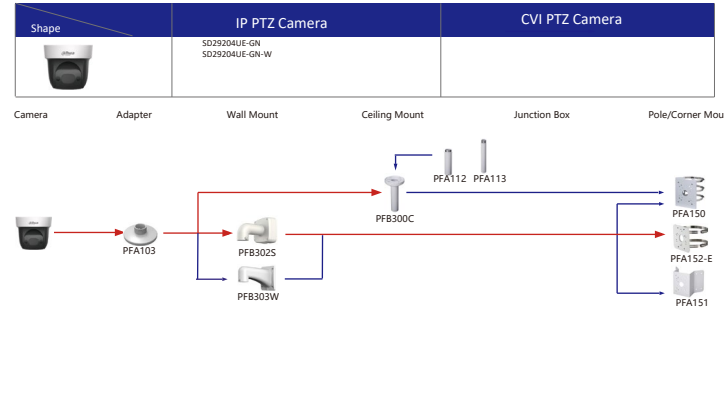

Shape	IP Camera	CVI Camera
	IPC-T1820/40 IPC-T1820-L	HAC-HDW1800TL-A HAC-HDW1801TL(A)-A HAC-HDW1200TL-A

Selection of IP&CVI Eyeball Camera

Shape	IP Camera	CVI Camera
	IPC-HDW5242T-ZE-MF IPC-HDW5241T-ZE IPC-HDW5442T-ZE IPC-HDW5541T-ZE IPC-HDW5842T-ZE-S2 IPC-HDW1230T-ZS-S5 IPC-HDW5541H-ASE-PV IPC-HDW5241H-ASE-PV IPC-HDW541H-AS-PV IPC-HDW5241H-AS-PV IPC-HDW5497M-SE-LED IPC-HDW5842TM-SE-S2	HAC-HDW2802T-Z-A HAC-HDW2802T-Z-A-DP HAC-HDW2501T-Z-A HAC-HDW2501T-Z-A-DP HAC-HDW2402T-Z-A HAC-HDW2402T-Z-A-DP HAC-HDW2241T-Z-A HAC-HDW2241T-Z-A-DP HAC-HDW2241T-Z-A-DP HAC-HDW1509T-Z-A-LED-DP HAC-HDW1509T-Z-A-LED HAC-HDW1500T-Z-A-DP HAC-HDW1239T-Z-A-LED-DP HAC-HDW1239T-Z-A-LED HAC-HDW1231T-Z-A HAC-HDW1231T-Z-A-DP HAC-HDW1200T-Z(A)-A HAC-ME1809H-A-PV-POC HAC-ME1809H-A-PV HAC-ME1509H-A-PV HAC-ME1239H-A-PV HAC-T3A51-Z HAC-T3A21-Z HAC-T3A21-VF

Selection of IP&CVI Eyeball Camera

Shape	IP Camera	CVI Camera
		HAC-HDW1200M HAC-HDW1800M HAC-HDW1801M HAC-T2A51 HAC-T2A21 HAC-HDW1509TLM-A-LED HAC-HDW2501TLM-A HAC-HDW2249TLM-A-LED HAC-HDW2241TLM(A)-A HAC-HDW1809TLM(A)-A HAC-HDW1801TLM(A)-A HAC-HDW1231TLM(A)-A HAC-HDW1200TLM(A)-A HAC-HDW1500TLM-A HAC-HDW1231TLM(A)-A HAC-HDW1231TLM(A)-A

Shape	IP Camera	CVI Camera
	IPC-HDW2231T-AS-S2 IPC-HDW2230T-AS-S2 IPC-HDW2431T-AS-S2	

Selection of IP&CVI Eyeball Camera

Shape	IP Camera	CVI Camera
	HAC-HDW2501TLMQ(A)-A HAC-HDW1500TLMQ(A)-A HAC-HDW1231TLMQ(A)-A HAC-HDW1200TLMQ(A)-A	HAC-HDW2501TQ(A)-A HAC-HDW1500TQ(A)-A HAC-HDW1231TQ(A)-A HAC-HDW1200TQ(A)-A HAC-ME1239TQ(A)-PV HAC-ME1800EQ-L HAC-ME1500EQ-L HAC-ME1200EQ-L HAC-ME1200EQ-L

Selection of PTZ Camera

Selection of PTZ Bullet Camera

Selection of PTZ Camera

Selection of PTZ Camera

Selection of PTZ Camera

Shape	IP PTZ Camera	CVI PTZ Camera
	SDT7C424-4F-2B2I-APV-0400	

Camera Adapter Wall Mount Ceiling Mount Junction Box Pole/Corner Mount