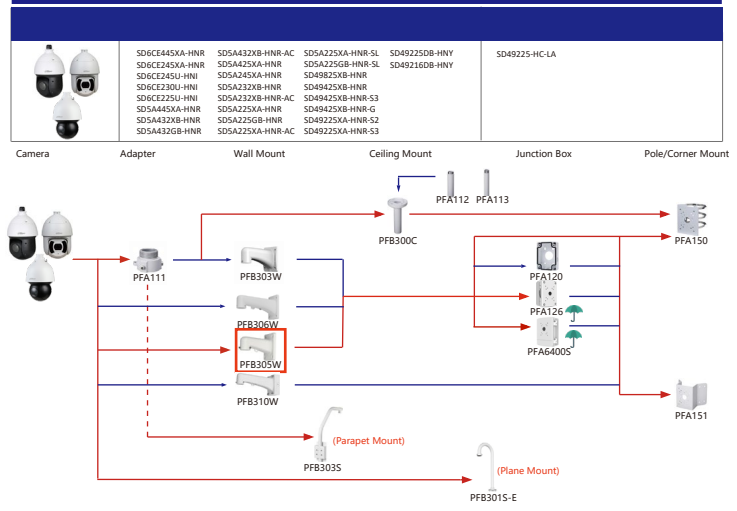

Selection of IP&CVI Eyeball Camera

Shape	IP Camera	CVI Camera
		HAC-HDW1200M HAC-HDW1800M HAC-HDW1801M HAC-T2A51 HAC-T2A21 HAC-HDW1509TLM-A-LED HAC-HDW2501TLM-A HAC-HDW2249TLM-A-LED HAC-HDW2241TLM(A)-A HAC-HDW1809TLM(A)-A HAC-HDW1801TLM(A)-A HAC-HDW1231TLM(A)-A HAC-HDW1200TLM(A)-A HAC-HDW1500TLM-A HAC-HDW1231TLM(A)-A HAC-HDW1231TLM(A)-A

Shape	IP Camera	CVI Camera
	IPC-HDW2231T-AS-S2 IPC-HDW2230T-AS-S2 IPC-HDW2431T-AS-S2	

Selection of IP&CVI Eyeball Camera

Shape	IP Camera	CVI Camera
	HAC-HDW2501TLMQ(A)-A HAC-HDW1500TLMQ(A)-A HAC-HDW1231TLMQ(A)-A HAC-HDW1200TLMQ(A)-A	HAC-HDW2501TQ(A)-A HAC-HDW1500TQ(A)-A HAC-HDW1231TQ(A)-A HAC-HDW1200TQ(A)-A HAC-ME1239TQ(A)-PV HAC-ME1800EQ-L HAC-ME1500EQ-L HAC-ME1200EQ-L HAC-ME1200EQ-L

Selection of PTZ Camera

Selection of PTZ Bullet Camera

Selection of PTZ Camera

Selection of PTZ Camera

Selection of PTZ Camera

Shape	IP PTZ Camera	CVI PTZ Camera
	SDT7C424-4F-2B2I-APV-0400	

Camera Adapter Wall Mount Ceiling Mount Junction Box Pole/Corner Mount