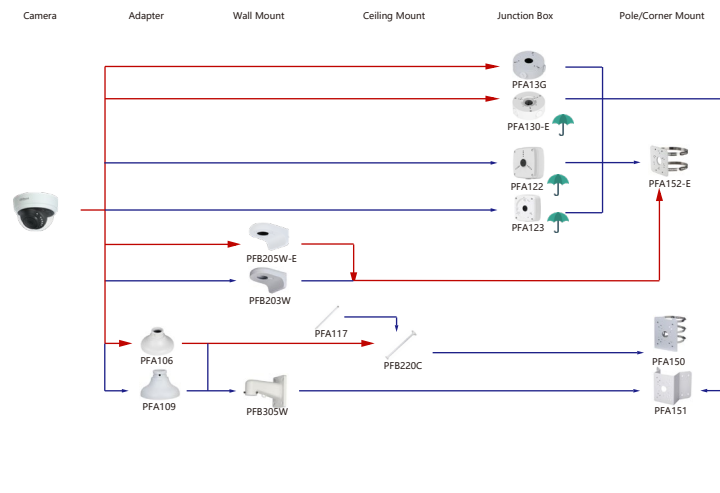

Shape	IP Camera	CVI Camera
	IPC-HDBW5241R1-AS-PV IPC-HDBW541R1-AS-PV IPC-HDBW54981-2E-LED IPC-HDBW3849R1-2AS-PV IPC-HDBW54981-2AS-PV IPC-HDBW3449R1-2AS-PV IPC-HDBW54981-2E-LED IPC-HDPW1230R1-2S-5S IPC-HDPW1431R1-2S-54 IPC-HDPW1230R1-5S IPC-HDPW1431R1-54	HAC-HDBW2241R-2-A-2P HAC-HDBW2241R-2-A HAC-HDBW1239R-IL-A HAC-HDBW1231R-2-A-2P HAC-HDBW1231R-2-A

Shape	IP Camera	CVI Camera
	IPC-EW5541-AS	HAC-CW2501

Shape	IP Camera	CVI Camera
	IPC-PDBW5831/B2041-8360	

Shape	IP Camera	CVI Camera
		HAC-D1A51/Z1

Shape	IP Camera	CVI Camera
	PSDW5631S-8360	

Shape	Special Camera	Shape	Special Camera
	PSDW82442M-A270-D440 PSDW81842M-A360-D237 PSDW8842M-A180-D237		PSDW81842S-A360-D425 PSDW81842S-A360-D425 PSDW8842S-A180-D425 PSDW8842S-A180-D425
	IPC-HDW8441X-3D IPC-HDW8341X-BV-3D		IPC-PDBW8840-A180