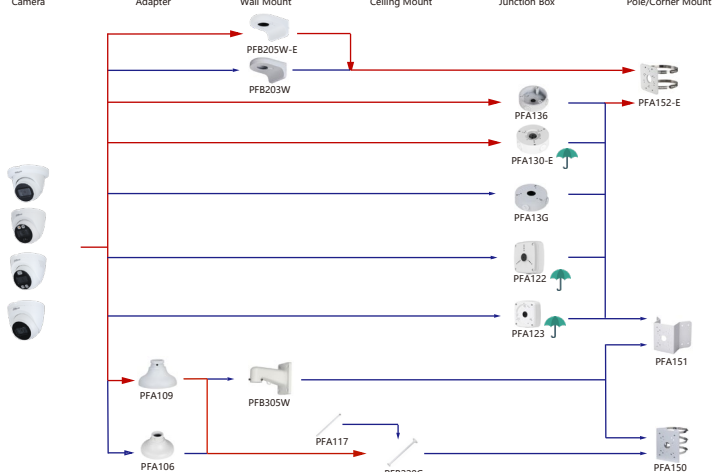

Shape	IP Camera	CVI Camera
	IPC-T1820/40 IPC-T1820-L	HAC-HDW1800TL-A HAC-HDW1801TL(A)-A HAC-HDW1200TL-A

Selection of IP&CVI Eyeball Camera

Shape	IP Camera	CVI Camera
	IPC-HDW5242T-ZE-MF IPC-HDW5241T-ZE IPC-HDW5442T-ZE IPC-HDW5541T-ZE IPC-HDW5842T-ZE-S2 IPC-HDW1230T-ZS-S5 IPC-HDW5541H-ASE-PV IPC-HDW5241H-ASE-PV IPC-HDW541H-AS-PV IPC-HDW5241H-AS-PV IPC-HDW5497M-SE-LED IPC-HDW5842TM-SE-S2	HAC-HDW2802T-Z-A HAC-HDW2802T-Z-A-DP HAC-HDW2501T-Z-A HAC-HDW2501T-Z-A-DP HAC-HDW2402T-Z-A HAC-HDW2402T-Z-A-DP HAC-HDW2241T-Z-A HAC-HDW2241T-Z-A-DP HAC-HDW2241T-Z-A-DP HAC-HDW1509T-Z-A-LED-DP HAC-HDW1509T-Z-A-LED HAC-HDW1500T-Z-A-DP HAC-HDW1239T-Z-A-LED-DP HAC-HDW1239T-Z-A-LED HAC-HDW1231T-Z-A HAC-HDW1231T-Z-A-DP HAC-HDW1200T-Z(A)-A HAC-ME1809H-A-PV-POC HAC-ME1809H-A-PV HAC-ME1509H-A-PV HAC-ME1239H-A-PV HAC-T3A51-Z HAC-T3A21-Z HAC-T3A21-VF

Selection of IP&CVI Eyeball Camera

Shape	IP Camera	CVI Camera
		HAC-HDW1200M HAC-HDW1800M HAC-HDW1801M HAC-T2A51 HAC-T2A21 HAC-HDW1509TLM-A-LED HAC-HDW2501TLM-A HAC-HDW2249TLM-A-LED HAC-HDW2241TLM(A)-A HAC-HDW1809TLM(A)-A HAC-HDW1801TLM(A)-A HAC-HDW1231TLM(A)-A HAC-HDW1200TLM(A)-A HAC-HDW1500TLM-A HAC-HDW1231TLM(A)-A HAC-HDW1231TLM(A)-A

Shape	IP Camera	CVI Camera
	IPC-HDW2231T-AS-S2 IPC-HDW2230T-AS-S2 IPC-HDW2431T-AS-S2	

Selection of IP&CVI Eyeball Camera

Shape	IP Camera	CVI Camera
	HAC-HDW2501TLMQ(A)-A HAC-HDW1500TLMQ(A)-A HAC-HDW1231TLMQ(A)-A HAC-HDW1200TLMQ(A)-A	HAC-HDW2501TQ(A)-A HAC-HDW1500TQ(A)-A HAC-HDW1231TQ(A)-A HAC-HDW1200TQ(A)-A HAC-ME1239TQ(A)-PV HAC-ME1800EQ-L HAC-ME1500EQ-L HAC-ME1200EQ-L HAC-ME1200EQ-L