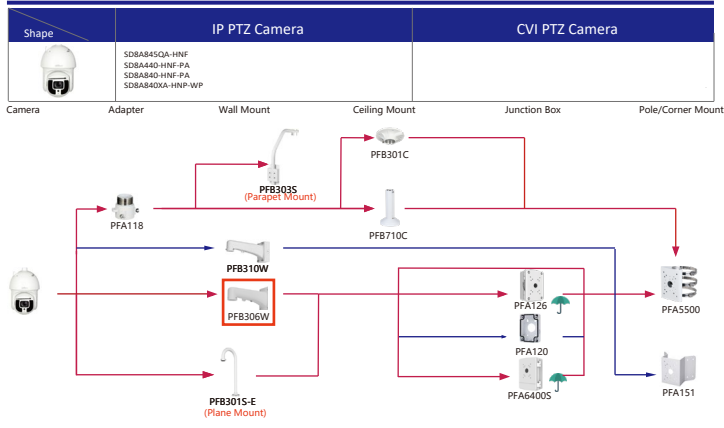

Shape	IP Camera	CVI Camera
	IPC-T1820/40 IPC-T1820-L	HAC-HDW1800TL-A HAC-HDW1801TL(A)-A HAC-HDW1200TL-A

Selection of IP&CVI Eyeball Camera

Shape	IP Camera	CVI Camera
	IPC-HDW5242T-ZE-MF IPC-HDW5241T-ZE IPC-HDW5442T-ZE IPC-HDW5541T-ZE IPC-HDW5842T-ZE-S2 IPC-HDW1230T-ZS-S5 IPC-HDW5541H-ASE-PV IPC-HDW5241H-ASE-PV IPC-HDW541H-AS-PV IPC-HDW5241H-AS-PV IPC-HDW5497M-SE-LED IPC-HDW5842TM-SE-S2	HAC-HDW2802T-Z-A HAC-HDW2802T-Z-A-DP HAC-HDW2501T-Z-A HAC-HDW2501T-Z-A-DP HAC-HDW2402T-Z-A HAC-HDW2402T-Z-A-DP HAC-HDW2241T-Z-A HAC-HDW2241T-Z-A-DP HAC-HDW2241T-Z-A-DP HAC-HDW1509T-Z-A-LED-DP HAC-HDW1509T-Z-A-LED HAC-HDW1500T-Z-A-DP HAC-HDW1239T-Z-A-LED-DP HAC-HDW1239T-Z-A-LED HAC-HDW1231T-Z-A HAC-HDW1231T-Z-A-DP HAC-HDW1200T-Z(A)-A HAC-ME1809H-A-PV-POC HAC-ME1809H-A-PV HAC-ME1509H-A-PV HAC-ME1239H-A-PV HAC-T3A51-Z HAC-T3A21-Z HAC-T3A21-VF

Selection of IP&CVI Eyeball Camera

Shape	IP Camera	CVI Camera
		HAC-HDW1200M HAC-HDW1800M HAC-HDW1801M HAC-T2A51 HAC-T2A21 HAC-HDW1509TLM-A-LED HAC-HDW2501TLM-A HAC-HDW2249TLM-A-LED HAC-HDW2241TLM(A)-A HAC-HDW1809TLM(A)-A HAC-HDW1801TLM(A)-A HAC-HDW1231TLM(A)-A HAC-HDW1200TLM(A)-A HAC-HDW1500TLM-A HAC-HDW1231TLM(A)-A HAC-HDW1231TLM(A)-A

Shape	IP Camera	CVI Camera
	IPC-HDW2231T-AS-S2 IPC-HDW2230T-AS-S2 IPC-HDW2431T-AS-S2	

Selection of IP&CVI Eyeball Camera

Shape	IP Camera	CVI Camera
	HAC-HDW2501TLMQ(A)-A HAC-HDW1500TLMQ(A)-A HAC-HDW1231TLMQ(A)-A HAC-HDW1200TLMQ(A)-A	HAC-HDW2501TQ(A)-A HAC-HDW1500TQ(A)-A HAC-HDW1231TQ(A)-A HAC-HDW1200TQ(A)-A HAC-ME1239TQ(A)-PV HAC-ME1800EQ-L HAC-ME1500EQ-L HAC-ME1200EQ-L HAC-ME1200EQ-L

Selection of PTZ Camera

Selection of PTZ Bullet Camera

Selection of PTZ Camera

Selection of PTZ Camera

Selection of PTZ Camera

Shape	IP PTZ Camera	CVI PTZ Camera
	SDT7C424-4F-2B2I-APV-0400	

Camera Adapter Wall Mount Ceiling Mount Junction Box Pole/Corner Mount