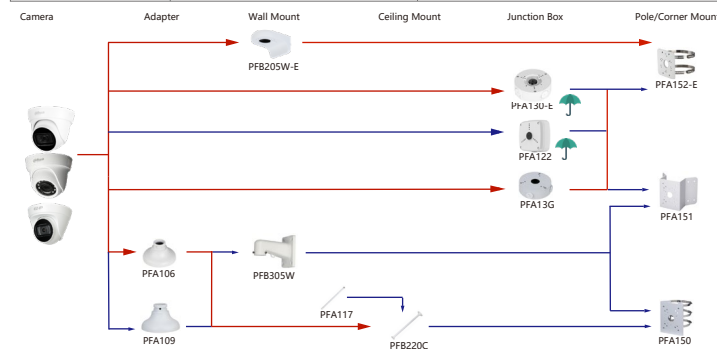

Shape	IP Camera	CVI Camera
	IPC-EW5541-AS	HAC-CW2501

Shape	IP Camera	CVI Camera
	IPC-PDBW5831/B2041-8360	

Shape	IP Camera	CVI Camera
		HAC-D1A51/Z1

Shape	IP Camera	CVI Camera
	PSDW5631S-8360	

Shape	Special Camera	Shape	Special Camera
	PSDW82442M-A270-D440 PSDW81842M-A360-D237 PSDW8842M-A180-D237		PSDW81842S-A360-D425 PSDW81842S-A360-D425 PSDW8842S-A180-D425 PSDW8842S-A180-D425
	IPC-HDW8441X-3D IPC-HDW8341X-BV-3D		IPC-PDBW8840-A180

Selection of IP&CVI Eyeball Camera

Shape	IP Camera	CVI Camera
	IPC-HDW3841EM-S-S2 IPC-HDW3811EM-A-S IPC-HDW3541EM-S-S2 IPC-HDW3441EM-S-S2 IPC-HDW3231EM-S-S2 IPC-HDW5241TM-ASE IPC-HDW5442TM-ASE IPC-HDW5541TM-ASE	HAC-HDW1801EM(A)-A HAC-HDW12003M(A)-A HAC-HDW2802T-A HAC-HDW2402T-A HAC-HDW2509T-A-LED HAC-HDW2249T-A-LED HAC-HDW1809T-A-LED HAC-HDW1509T-IL-A HAC-HDW1509T-A-LED-POC

Shape	IP Camera	CVI Camera
	IPC-T1820/40 IPC-T1820-L	HAC-HDW1800TL-A HAC-HDW1801TL(A)-A HAC-HDW1200TL-A

Selection of IP&CVI Eyeball Camera

Shape	IP Camera	CVI Camera
	IPC-HDW5242T-ZE-MF IPC-HDW5241T-ZE IPC-HDW5442T-ZE IPC-HDW5541T-ZE IPC-HDW5842T-ZE-S2 IPC-HDW1230T-ZS-S5 IPC-HDW5541H-ASE-PV IPC-HDW5241H-ASE-PV IPC-HDW541H-AS-PV IPC-HDW5241H-AS-PV IPC-HDW5497M-SE-LED IPC-HDW5842TM-SE-S2	HAC-HDW2802T-Z-A HAC-HDW2802T-Z-A-DP HAC-HDW2501T-Z-A HAC-HDW2501T-Z-A-DP HAC-HDW2402T-Z-A HAC-HDW2402T-Z-A-DP HAC-HDW2241T-Z-A HAC-HDW2241T-Z-A-DP HAC-HDW2241T-Z-A-DP HAC-HDW1509T-Z-A-LED-DP HAC-HDW1509T-Z-A-LED HAC-HDW1500T-Z-A-DP HAC-HDW1239T-Z-A-LED-DP HAC-HDW1239T-Z-A-LED HAC-HDW1231T-Z-A HAC-HDW1231T-Z-A-DP HAC-HDW1200T-Z(A)-A HAC-ME1809H-A-PV-POC HAC-ME1809H-A-PV HAC-ME1509H-A-PV HAC-ME1239H-A-PV HAC-T3A51-Z HAC-T3A21-Z HAC-T3A21-VF