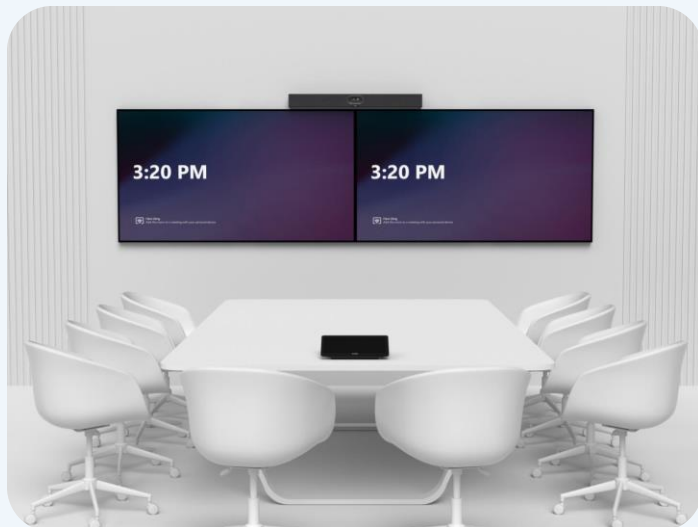

SIMPLE: FIT IN EASILY