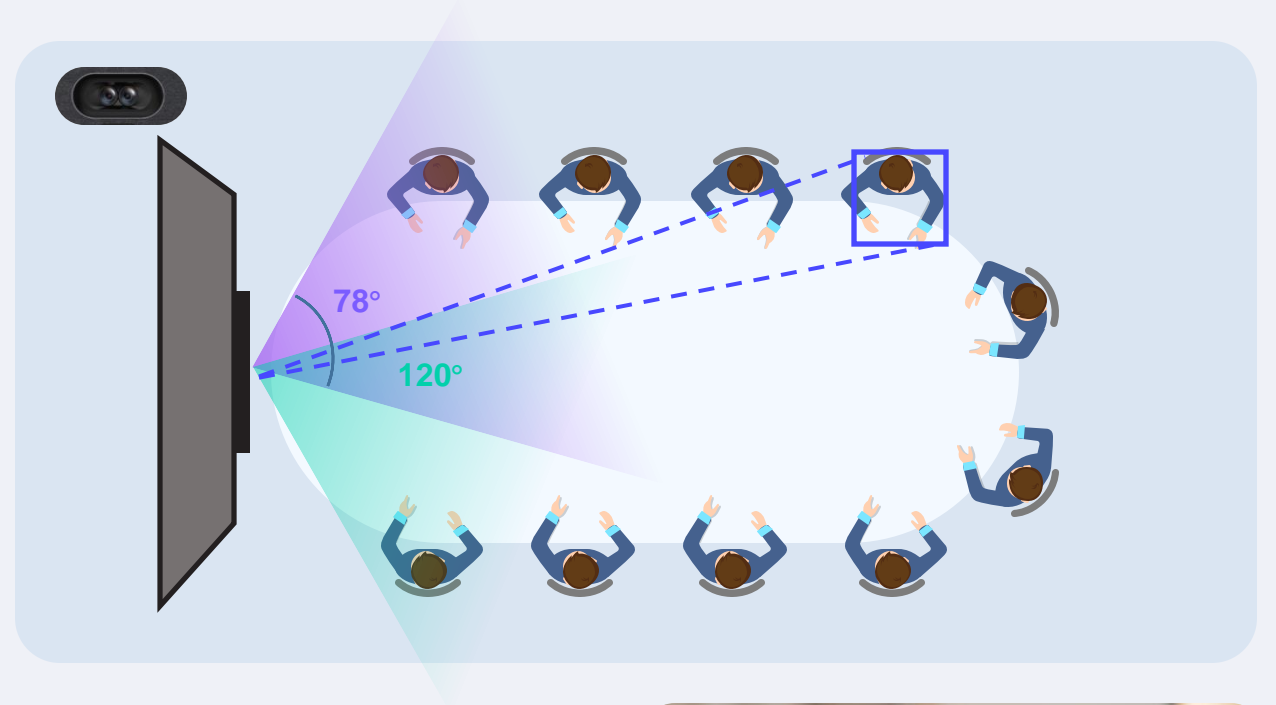

# SIMPLE: FIT IN EASILY

**Desk stand**

Standard

**Rotatable Table Mount**

Optional

**Wall-mounted**

Optional

# SIMPLE: FIT IN EASILY

**POWERFUL: GET ALL IN**

**2 LOOKS BETTER THAN 1.**

Dual-Eye  
Camera System

48MP  
Camera

8x Digital  
Zoom

# DUAL-EYE CAMERA SYSTEM

## What makes **120° DFOV** **DUAL-EYE DESIGN** special?

Stitching two 78° DFOV tele-lens images to create an ultra-wide 120° DFOV view.

- **IMAGE QUALITY-** Guarantee exceptional image clarity for short and long distances in medium-sized meeting spaces. Compared with a single-camera solution with a 120° FOV, the dual-eye design of A40 provides significantly better image quality at long distances.
- **VIEWING ANGLE-** Lens direct to the each side of the participants, giving a better viewing angle and less distortion.
- **With 48MP CAMERA,** easily cover long distance portrait framing in medium-sized room.