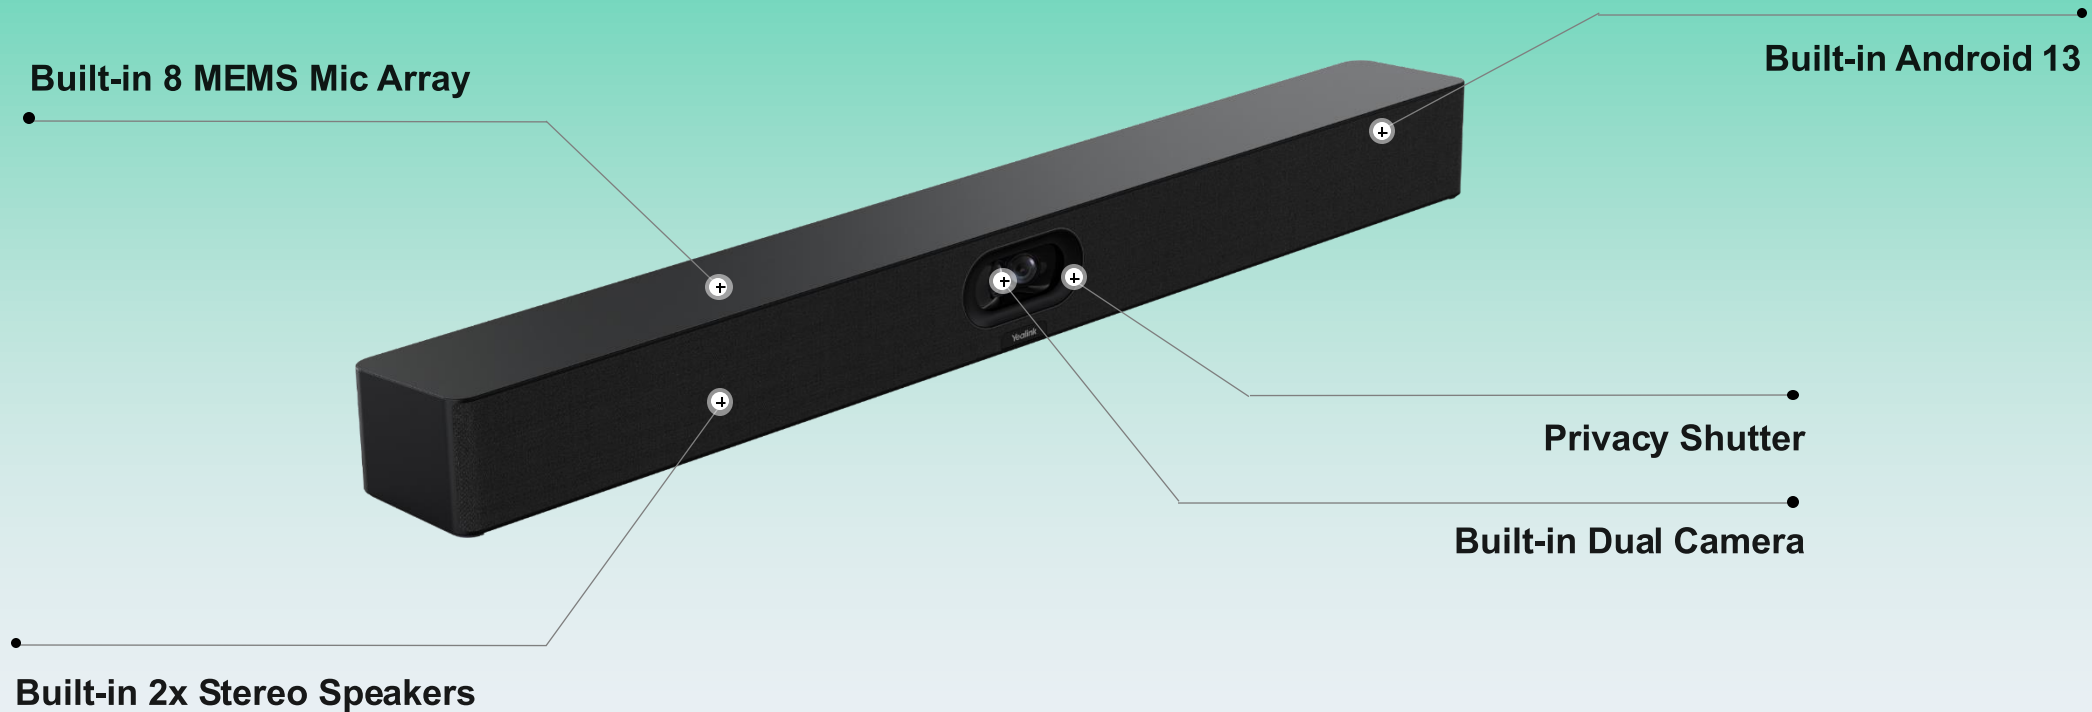

ANDROID-BASED ALL-IN-ONE DESIGN

MeetingBar A40 is a next-generation all-in-one video bar that leverages industry-leading AI to enhance video and audio experience in daily hybrid meetings. It offers easy deployment and use, making it ideal for premium small and medium-sized meeting rooms.

All-in-one android video bar For premium small and medium-sized meeting rooms