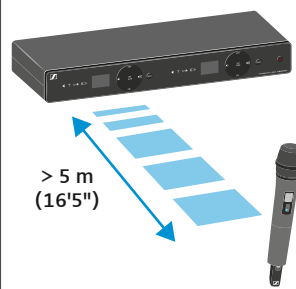

Sync

Multichannel

Bank 1...8
Ch. 0...9

Sensitivity

0 dB
-10 dB

Squelch

Min. distance

SKM